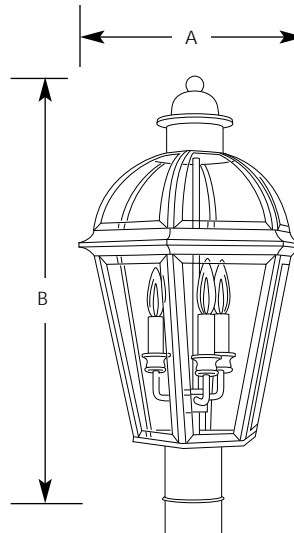

Type	_____		
	-10	-20	-25
P5431	<input type="checkbox"/>	<input type="checkbox"/>	<input type="checkbox"/>

Catalog No.	Finish			Lamping	Dimensions (Inches)		
	Polished Brass	Antique Bronze	Acid Verde		A	B	C
P5431	-10	-20	-25	3 (c) 60w	12-1/2	22-1/2	N/A

**Specifications:**

General

- Polished Brass (-10), Antique Bronze (-20) and Acid Verde (-25) finishes
- White candle covers on Polished Brass and Acid Verde fixtures
- Ivory candle covers on Antique Bronze fixture
- Solid brass construction
- Bound beveled clear glass
- Matching wall and hanging units available

Mounting

- Post top – fitter for 3" post or pedestal mount

Electrical

- Phenolic candelabra sockets

Labeling

- UL-CUL wet location listed