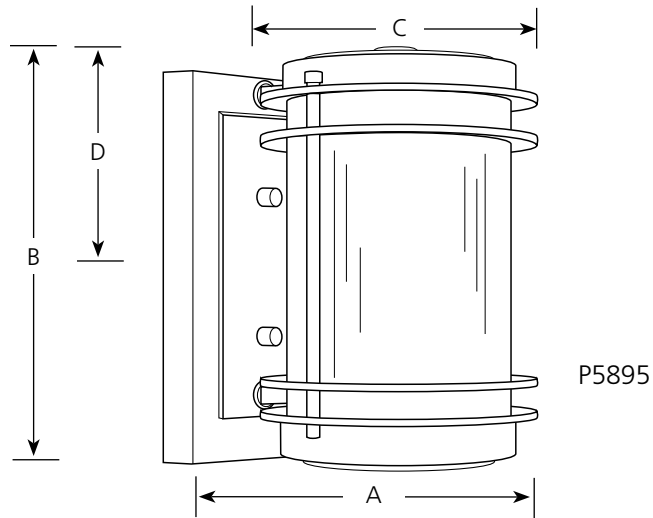

Type	_____
	-108
P5895	<input type="checkbox"/>
P5896	<input type="checkbox"/>
P5897	<input type="checkbox"/>

Finish			Dimensions (Inches)			
Catalog No.	Oil Rubbed Bronze	Lamping	A	B	C	D
P5895	-108	1 (m) 100w	6-1/2	9-3/4	8-1/2	5
P5896	-108	1 (m) 100w	8	11-3/4	10-1/4	6
P5897	-108	1 (m) 100w	9-3/4	13-1/4	12-1/4	6-3/4

Specifications:

General

- Outer clear glass cylinder:
 - P5895: 5" dia. x 8-1/8" T x 1/8" thick
 - P5896: 6-1/4" dia. x 10" T x 1/8" thick
 - P5897: 7-7/8" dia. x 11-3/8" T x 1/8" thick
- Inner Opal Glass Cylinder:
 - P5895: 3-7/8" dia. x 8-1/2" T x 1/8" thick
 - P5896: 5" dia. x 10-3/8" T x 1/8"
 - P5897: 6-1/2" dia. x 11-3/4" T x 1/8" thick
- Cylindrical styling
- Painted finish
- Die cast aluminum construction
- Matching post top, chain hung, and wall units available

Mounting

- Wall mounted
- Backplate covers a 4" recessed octagonal outlet box
- Backplate Dimensions:
 - P5895: 5" W x 9-3/8" T x 1" D
 - P5896: 5" W x 11-1/8" T x 1" D
 - P5897: 5" W x 12-1/2" T x 1" D

Electrical

- Ceramic medium based socket
- Pre-wired

Labeling

- cCSAus wet location listed