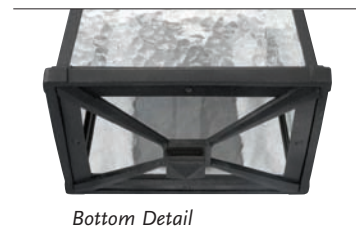

CLASSIC ARTS AND CRAFTS INSPIRED PROFILE IDEAL FOR HOME EXTERIORS FROM LODGE TO BUNGALOW. CAST ALUMINUM CONSTRUCTION. CLEAR WATER GLASS AND DECORATIVE BOTTOM DETAIL. TEXTURED BLACK POWDER COATED FINISH.

P5459-31 Black One-light post lantern. Size: 8-1/2" sq., 16-1/2" ht. Fits 3" post (order separately). Lamp: One medium base lamp, 100w max.

P5559-31 Black One-light hanging lantern. Size: 8-1/2" sq., 14-7/8" ht., Overall ht. w/chain 87"; wire 15'. Lamp: One medium base lamp, 100w max.

P5906-31 Black One-light wall lantern. Size: 6" sq., 8-1/2" ht. Extends 7-1/8". Lamp: One medium base lamp, 100w max.

P5907-31 Black One-light wall lantern. Size: 8-3/4" sq., 12-1/4" ht. Extends 10-1/8". Lamp: One medium base lamp, 100w max.