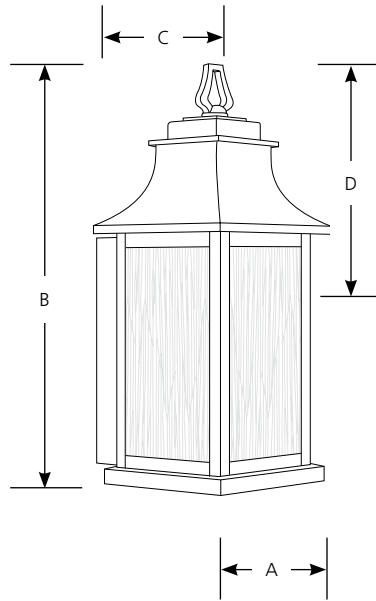

Incandescent

**Salute
Wall Mount**

Outdoor

Type _____
-108
P5953

Catalog No.	Finish	Lamping	Dimensions (Inches)			
	Oil Rubbed Bronze		A	B	C	D
P5953	-108	1 (m) 100w	5-3/4	14-3/8	6-1/8	9-7/8

Specifications:

General

- Light amber etched inside, textured outside glass panels
- Painted Oil Rubbed Bronze (-108) finish
- Steel/Aluminum construction
- Matching post, wall and chain-hung units available

Mounting

- Wall mount
- Back plate 4-3/4" W x 7-7/8" ht. x 7/8" deep
- Covers outlet box
- Mounting strap for outlet box included