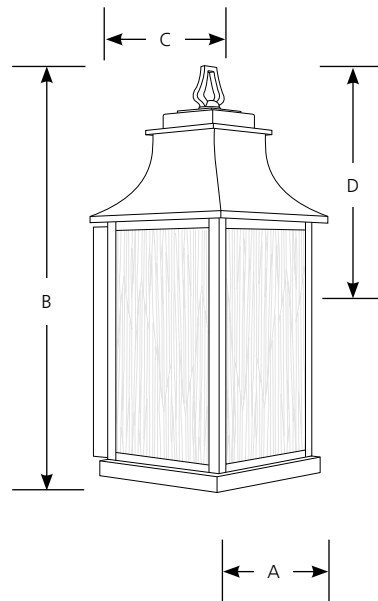

Incandescent

**Salute
Wall Mount**

Outdoor

Type _____
-108
P5955

Catalog No.	Finish	Lamping	Dimensions (Inches)			
	Oil Rubbed Bronze		A	B	C	D
P5955	-108	1 (m) 100w	8-1/2	20-5/8	8-7/8	13-7/8

Specifications:

General

- Light amber etched inside, textured outside glass panels
- Painted Oil Rubbed Bronze (-108) finish
- Steel/Aluminum construction
- Matching post, wall and chain-hung units available

Mounting

- Wall mount
- Back plate 7-3/8" W x 12" ht. x 1" deep
- Covers outlet box
- Mounting strap for outlet box included