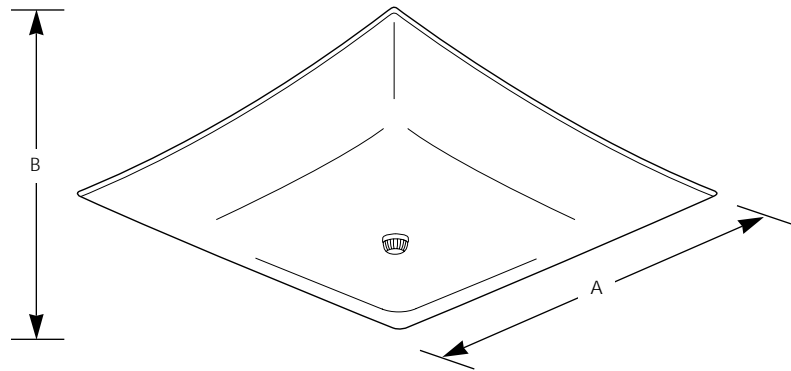

Type _____

-30

P4971

Catalog No.	Finish	Lamping	Dimensions (Inches)	
	White		A	B
P4971	-30	2 (m) 60w	14	7

Specifications:

General

- White square bent glass shade
- The glass shade is set off the ceiling to provide generous up lighting
- White painted finish on canopy
- Steel construction

Electrical

- Medium based phenolic sockets
- Pre-wired

Labeling

- UL-CUL listed

Mounting

- Ceiling mount
- Covers outlet box
- Mounting strap for outlet box included
- Canopy is 4-3/8" diameter