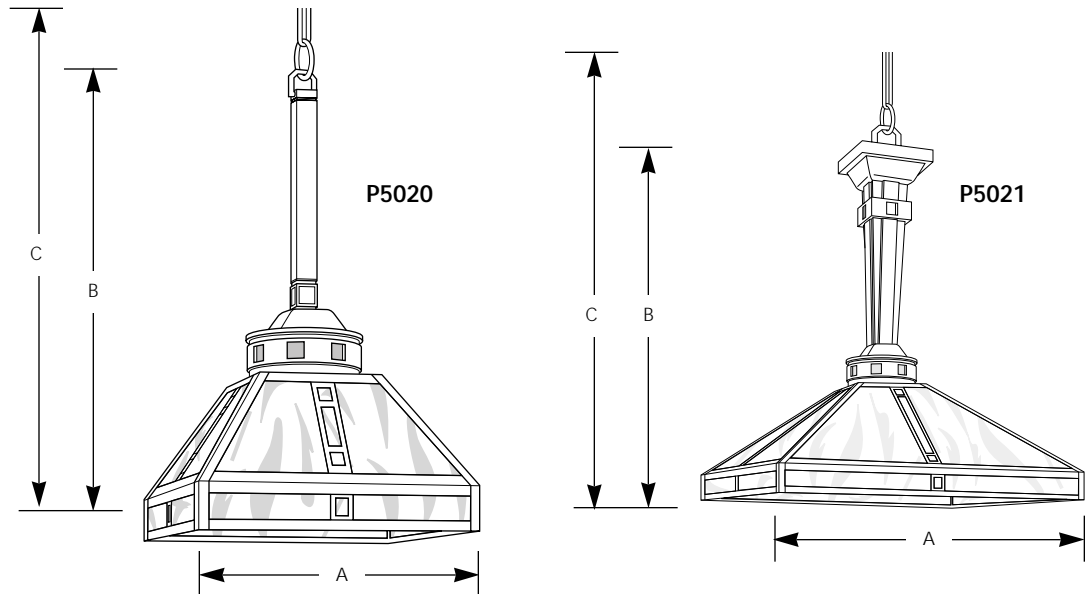

Type _____
 -46
 P5020
 P5021

Catalog No.	Finish	Lamping	Dimensions (Inches)		
	Weathered Bronze		A	B	C
P5020	-46	1 (m) 100w	8-1/2	27-3/4	52
P5021	-46	1 (m) 150w	16	18-3/4	56

Specifications:

General

- Hand painted finish with gold highlights
- Unique Mission styling
- Die cast square canopy
- Light Honey Art glass replaceable
- Light Honey Art glass accent panels in socket cup
- Detailed cast column (P5021)
- Detailed cast components
- 3 feet of 9 gauge elongated chain pattern (P5021)
- 18" stem with 3 feet chain (P5020)
- Companion fixtures: chandelier, close-to-ceiling, wall bracket, hall & foyer, bath & vanity - Fluorescent & Incandescent, accessories

Mounting

- Canopy 5-1/2" sq.
- Chain-hung ceiling mount
- Covers outlet box
- Mounting strap for outlet box included

Electrical

- 15 feet of wire
- Threaded ceramic sockets with locking ring to secure glass & frame
- Pre-wired