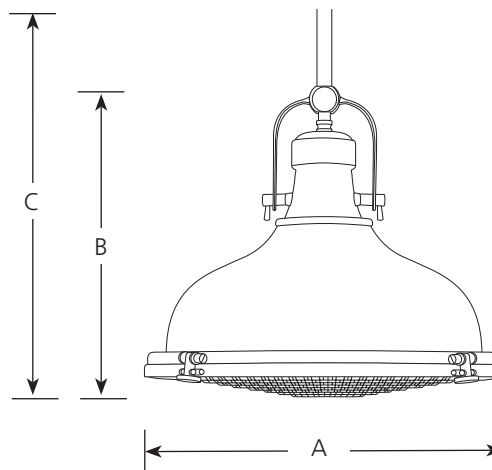

Type _____

-108 -09

P5197

Finish			Lighting	Dimensions (Inches)		
Catalog No.	Oil Rubbed Bronze	Brushed Nickel		A	B	C
P5197	-108	-09	1 (m) 100w	16	13-1/4	79

Specifications:

General

- Two 6", one 12", and two 15" stems supplied with concealed connectors and 6 links of 9 gauge chain
- Plated Brushed Nickel (-09) finish
- Painted Oil rubbed bronze (-108) finish

Mounting

- Ceiling mounted on stem
- Canopy covers a standard 4" hexagonal recessed outlet box
- Mounting strap for outlet box included

Electrical

- Medium based ceramic sockets
- 10 feet of wire
- Pre-wired