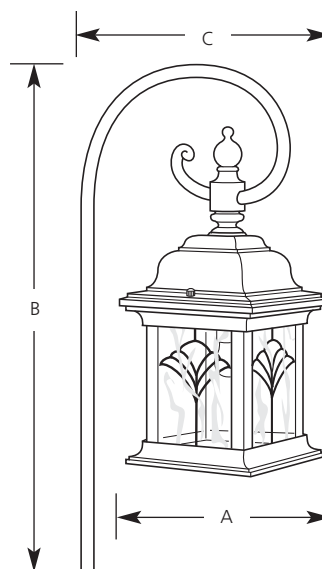

Type _____
 -50
 P5294

Catalog No.	Finish Golden Baroque	Lamping	Dimensions (Inches)		
			A	B	C
P5294	-50	1-12v T5 18w	5	22	7-1/2

Specifications:

General

- Low voltage (12v)
- Water pattern glass with Tiffany art glass accents: 3-1/4" W x 4-1/16" ht., 3/16" thick
- Hand-painted finish
- Solid brass construction
- Brass stem with 1/2 NPS thread fitting
- Companion fixtures: Outdoor, wall, ceiling, chain hung and post top

Mounting

- On stake (P8618-31) Included or any other suitable device with a 1/2 NPS thread

Electrical

- 36" of wire to connect to feeder
- Wedge Base Socket
- T5 18 Lamp Included
- Connector P8651-31R Included
- Units must be wired to an approved transformer of proper capacity