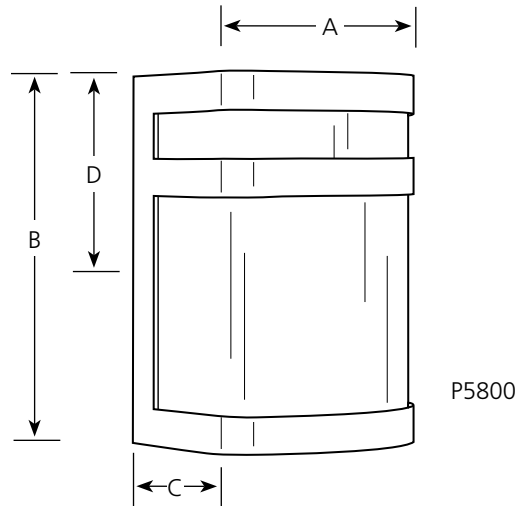

Dimensions (Inches)

Catalog No.	Finish			Dimensions (Inches)			
	Brushed Nickel	Antique Bronze	Lamping	A	B	C	D
P5800	-09	-20	1-18w CFL	5-5/8	8-1/8	4	4
P5801	-09	-20	1-26w CFL	8-5/8	11-1/8	4	5-1/2

Specifications:

General

- White polycarbonate soft rectangular diffusers:
 - o For P5800: 5-3/8" W x 8" L x 3-3/4" T
 - o For P5801: 8-3/8" W x 11" L x 3-3/4" T
- Die cast aluminum trim top, sides and bottom
- Top of diffuser is closed in white polycarbonate and bottom is open for up and down lighting
- Indoor or outdoor use
- Lamps (by others) are 18 watt or 26 watt spiral CFL's with a GU24 base
- Plated Brushed Nickel (-09), or painted Antique Bronze (-20) finish

- Back plate is white painted steel
- Title 24 compliant
- ADA (American with Disabilities Act) compliant

Mounting

- Wall mounted
- Back plate covers a standard 4" hexagonal recessed outlet box
- Mounting strap for outlet box included