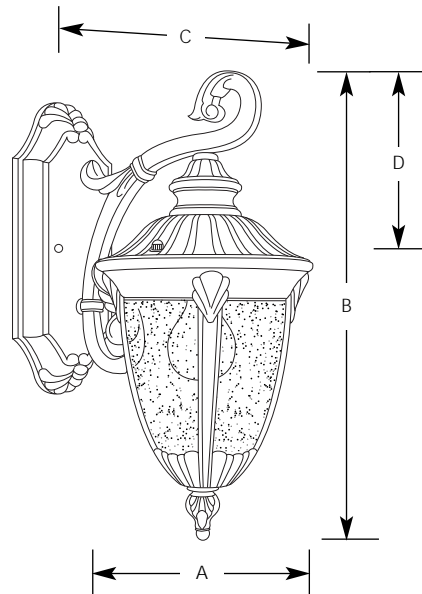

Type \_\_\_\_\_  
 -31 -50  
 P5820

Catalog No.	Finish			Dimensions (Inches)			
	Black	Golden Baroque	Lamping	A	B	C	D
P5820	-31	-50	1(m) 100w	6-3/4	14-7/8	9-5/8	5-1/2

**Specifications:**

General

- Clear seeded glass
- Scroll arms with acanthus leaf details
- Ribbed roof
- Die cast aluminum construction
- Painted black (-31) or golden baroque (-50) finish
- Companion post top, chain hung and wall units

Mounting

- Wall mounted outdoor
- Covers standard recessed octagonal outlet box
- Mounting strap for outlet box included

Electrical

- Ceramic medium based socket with nickel plated screw shell
- Pre-wired