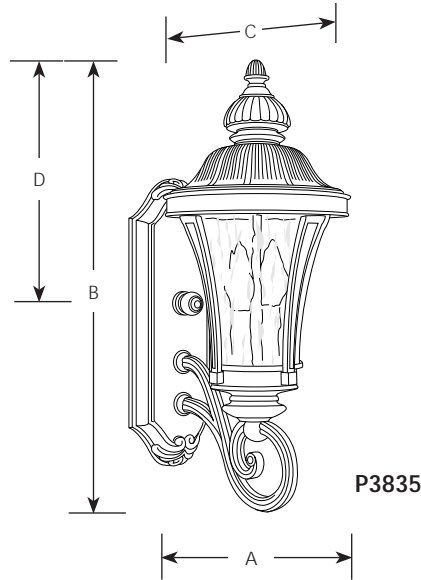

Type	_____	
	-71	-77
P5835	<input type="checkbox"/>	<input type="checkbox"/>
P5836	<input type="checkbox"/>	<input type="checkbox"/>
P5837	<input type="checkbox"/>	<input type="checkbox"/>
P5838	<input type="checkbox"/>	<input type="checkbox"/>

Catalog No.	Finish		Lamping	Dimensions (Inches)			
	Gilded	Iron		A	B	C	D
P5835		-71	2 (c) 60w	8	19-5/8	10-5/8	10-1/4
P5836		-71	2 (c) 60w	8	19-5/8	10-5/8	8
P5837		-71	3 (c) 60w	10	26	13	9-1/2
P5838		-71	3 (c) 60w	10	24-1/2	13	14-7/8

**Specifications:**

General

- Cast Aluminum decorative roof
- Water seeded glass
- Hand painted finish
- Matching chain hung and post top units available

Mounting

- Wall mount
- Canopy covers standard 4" octagonal recessed outlet box
- Mounting hardware supplied