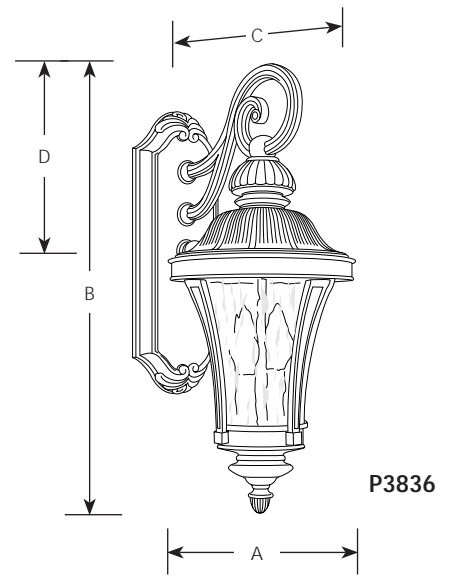

Type	_____	
	-71	-77
P5835	<input type="checkbox"/>	<input type="checkbox"/>
P5836	<input type="checkbox"/>	<input type="checkbox"/>
P5837	<input type="checkbox"/>	<input type="checkbox"/>
P5838	<input type="checkbox"/>	<input type="checkbox"/>

Catalog No.	Finish		Lamping	Dimensions (Inches)			
	Gilded	Iron		A	B	C	D
P5835		-71	2 (c) 60w	8	19-5/8	10-5/8	10-1/4
P5836		-71	2 (c) 60w	8	19-5/8	10-5/8	8
P5837		-71	3 (c) 60w	10	26	13	9-1/2
P5838		-71	3 (c) 60w	10	24-1/2	13	14-7/8

**Specifications:**

General

- Cast Aluminum decorative roof
- Water seeded glass
- Hand painted finish
- Matching chain hung and post top units available

Mounting

- Wall mount
- Canopy covers standard 4" octagonal recessed outlet box
- Mounting hardware supplied