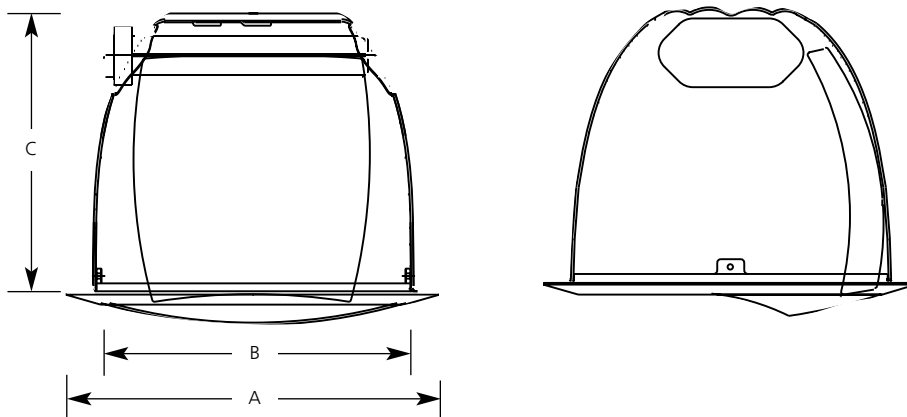

Compact Fluorescent

**8" Pro-Optic™
Alzak® Open Wallwasher
2-Lamp Horizontal
Non-IC**

Recessed

Type _____
-21   -22
P8132 ☐   ☐

Catalog No.	Finish		Dimensions (Inches)		
	Clear Alzak®	Gold Alzak®	A	B	C
P8132	-21	-22	9-3/4	8	7-1/8

Maximum Ceiling Thickness: 1-1/4"

*Lamps shown are 26w quad tube compact fluorescent

Lamp Wattage

Housing	IC	Non-IC
P8213	N/A	2 13w Twin or Quad
P8218	N/A	2 18w Quad
P8226	N/A	2 26w Quad

Specifications:

Flange

- Bright white enamel painted metal flange

Trim

- All aluminum construction
- One piece construction with integral flange
- No light leaks around trim flange
- Socket box mounts to trim for optimum performance, and consistent lamp position
- Trim retention accompanied by 3 spring clips attached to frame-in
- Specular anti-iridescent Alzak® finish

Kicker

- Clear diffuser anodized finish
- Riveted to reflector in lower portion of kicker
- Minimal high angle brightness

Labeling

- UL-CUL damp location listed
- Rated Non-IC

Progress Lighting
Post Office Box 5704
Spartanburg, South Carolina
29304-5704

www.progresslighting.com
Patent# 6,254,257