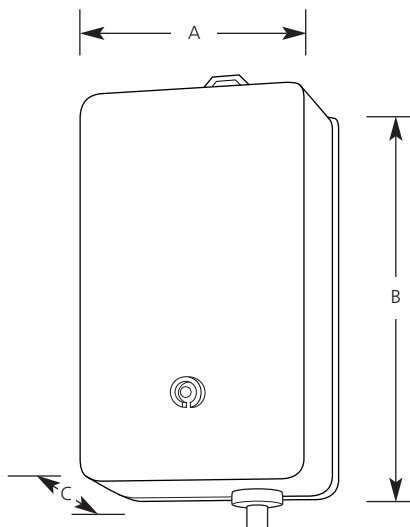

Type _____

-31

P8517

P8518

Catalog No.	Finish	Wattage	Timer	Photocell	Dimensions (Inches)		
	Black				A	B	C
P8517	-31	150w	No	Yes	3-3/8	6-1/2	2-5/8
P8518	-31	300w	Yes	Yes	5-1/8	7-1/4	3

Specifications:

Electrical

- Non-metallic housing prevents rust and corrosion
- Electronic transformer
- Includes built in photocell (P8517)
 - on at dusk, off at dawn
- Remote photocell (P8518)
 - Auto on with 2, 6 or 8 hr shut off
 - 6 foot cord
- Outdoor installation
- Three foot 18 gauge cord with grounding plug

Mounting

- Vertical Mounting
- Top mounting bracket with keyhole slot
- Can be mounted anywhere outdoors

Labeling

- UL-CUL wet location listed