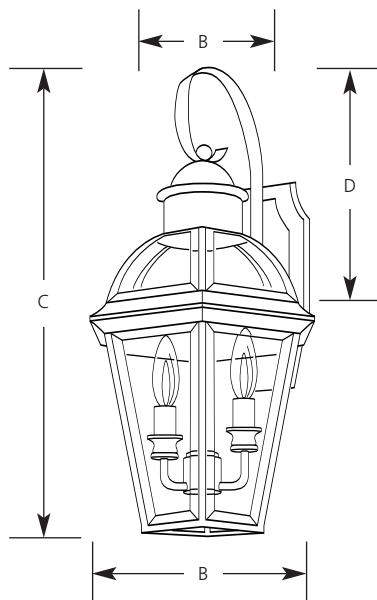

Type	_____		
	-10	-20	-25
P5940	<input type="checkbox"/>	<input type="checkbox"/>	<input type="checkbox"/>

Catalog No.	Finish			Lamping	Dimensions (Inches)			
	Polished Brass	Antique Bronze	Acid Verde		A	B	C	D
P5940	-10	-20	-25	3 (c) 60w	12-1/2	12-1/2	22	9-1/8

Specifications:

General

- Polished Brass, Antique Bronze and Acid Verde finishes
- Solid brass construction
- Bound beveled clear glass on P5940
- White candle covers for Polished Brass and Acid Verde units
- Ivory candle covers for Antique Bronze units
- Matching post and chain-hung units available

Mounting

- Wall mount
- Covers outlet box
- Mounting strap for outlet box and cap nuts furnished
- Back plate 4-3/4" W., 9-1/4" ht.

Electrical

- Phenolic candelabra sockets

Labeling

- UL-CUL wet location listed