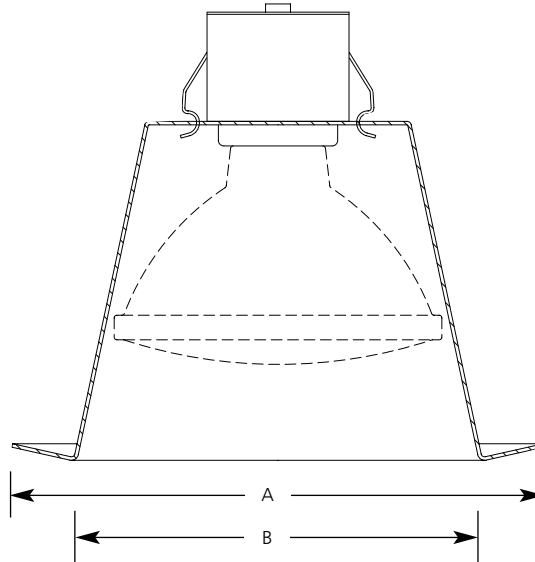

Incandescent

**5" Shallow Alzak® & White  
Open Reflector**

**Recessed**

Type \_\_\_\_\_

-21A -22A -23A -28  
P8368

Catalog No.	Finish				Dimensions (Inches)	
	Clear Alzak®	Gold Alzak®	Black Alzak®	White	A	B
P8368	-21A	-22A	-23A	-28	6-1/8	4-5/8

Lamp Wattage Housing	IC	Non-IC
	P84-AT	50PAR30/65BR30
P184-TG	50PAR30/65BR30	50PAR30/65BR30

**Specifications:**

Flange

- Bright white powdered painted integral metal flange

Labels

- UL-CUL damp location listed
- Rated IC and Non-IC

Trim

- All aluminum construction
- Built-in bracket to accept Trim-Lok spring
- Positive upward spring action forces trim to fit snugly against the ceiling
- One-piece construction
- No light leaks around trim flange
- Socket mounts to trim for optimum performance and consistent lamp position