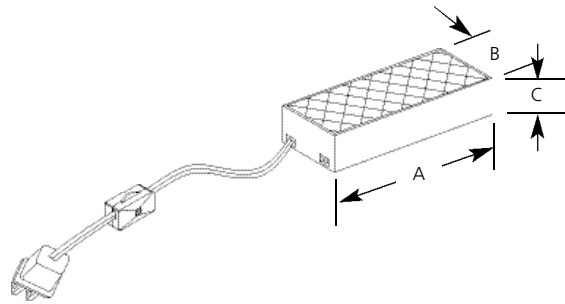

Incandescent

Hide-a-Lite X
60w Low Voltage Transformer

Undercabinet

Type _____

-30 -31
P8560

Catalog No.	Finish		Dimensions (Inches)		
	White	Black	A	B	C
P8560	-30	-31	4	1-1/2	7/8

Specifications:

Transformer

- Electronic
- Class II 12V 20-60W transformer
- Input 120V 50/60Hz 0.5A, Output 11.5V 60W
- Class 2/Level 3
- Shipped with peel and stick adhesive backing as a means for attaching to underside of cabinet
- Provided input wire (SPT-2 #18 AWG X 2C 105C, X 8' long) for 120V supply
- 2 integral push-in, speaker wire style, connections for stranded #18 AWG wire on output side
- Low profile allows transformer to be easily hidden from view
- Built in short circuit protection
- No operational noise