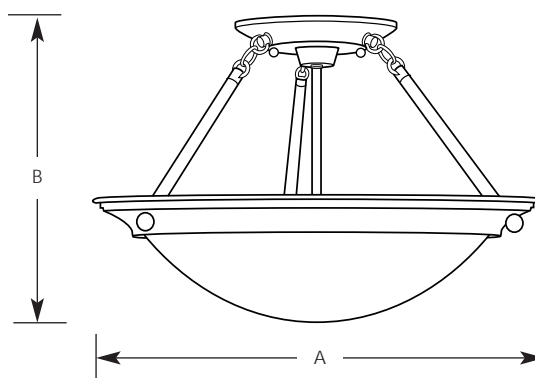

Type _____

-10EB -13EB
P3568

Catalog No.	Finish		Lamping	Socket	Dimensions (Inches)	
	Polished Brass	Brushed Steel			A	B
P3568	-10EB	-13EB	2-13w Quad CF (4 pin)	G24q-1	15-1/4	10-5/8

Specifications:

General

- Semi-flush mount design
- Steel construction with Polished Brass (-10) or Brushed Steel (-13) finish
- Satin white glass
- Ideal for 9-foot ceilings or higher
- Companion foyer, flush mount and wall sconce