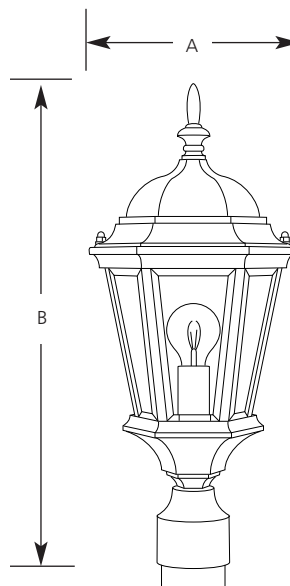

Type	_____	
	-30	-31
P5482	<input type="checkbox"/>	<input type="checkbox"/>
P5483	<input type="checkbox"/>	<input type="checkbox"/>

Catalog No.	Finish		Lamping	Dimensions (Inches)	
	Textured White	Textured Black		A	B
P5482	-30	-31	1-100w A19	9-1/2	21-1/4
P5483	-30	-31	3 (c) 60w	13	26

**Specifications:**

General

- Black (-31) and White (-30) textured finishes
- Candle covers match fixture finish
- Die-cast aluminum construction
- Solid brass interior components
- Clear beveled glass panels
- P5482: 7-1/16" ht., 3-3/4" top width, 2-5/16" bottom width
- P5483: 8-13/16" ht., 5-7/16" top width, 3-13/16" bottom width
- Each glass panel replaceable
- Matching wall units available

Mounting

- Post top – fitter for 3" post or pedestal mount

Electrical

- Medium based socket
  - Porcelain with nickel-plated brass screw shell
- Candelabra sockets
  - Phenolic sockets

Labeling

- Post top – wet location listed
- UL-CUL listed