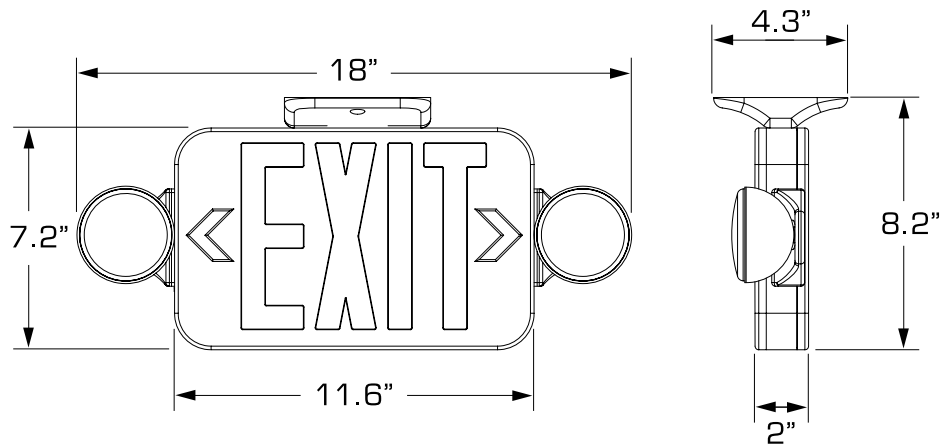

Type \_\_\_\_\_  
 -30  
 PE010   
 PE011

Catalog No.	Finish	Letters
	White	
PE010	-30	Red
PE011	-30	Green

**Specifications:**

General

- White housing and lamp heads made of high impact UL flame rated thermoplastic
- Universal single- or double-face
- Molded-in template for quick installation
- Snap together canopy, housing, and removable chevrons for quick and easy installation
- Long-life Light Emitting Diode (LED) lamps provide maximum lamp life and energy savings
- 2 Year Warranty

Mounting

- Snap-in canopy for end or top mounting
- Canopy or housing covers a standard recessed 4" octagonal outlet box.
- Canopy included

Electrical/Battery

- Dual-voltage 120 or 277V AC input
- Includes long-life Nickel Cadmium battery for UL recognized 90-minute emergency lighting
- Test switch with LED charge indicator / AC voltage indicator
- LED life cycle of more than 10 years
- Fully adjustable lamp heads