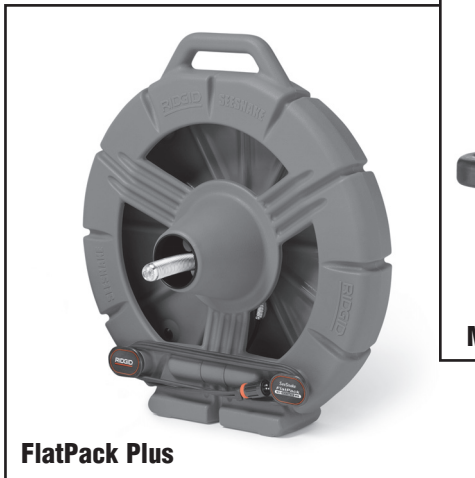

SeeSnake® MINIPak Monitor Inspection Camera Monitor

The new SeeSnake® MINIPak Monitor is the next generation in our line of compact and highly portable monitors. With a bigger LCD Screen and a greatly improved user interface, the MINIPak is a solid choice for our full line of cameras.

- **Lithium-Ion Battery Power** allows you to run on one RIDGID® 2.2A 18V Li-Ion Battery for up to 5 hours.
- **Improved LCD Display** with larger and brighter screen for better viewing.
- **Push Button Interface** for easy operation of LED lights, Transmitter, Screen Settings and System On/Off.
- **New Integrated Line Trace Feature** lets you trace the push cable with your RIDGID locator (*requires transmitter*).

Specifications

- Display5.7" Color LCD
- Power Source.....2 RIDGID 18V Li-Ion Battery or AC Plug
- Weight.....3.9 lbs. (1.8 kg)
without batteries
- Depth4" (35.5 cm)
- Width.....7.6" (19.3 cm)
- Height.....10" (25.4 cm)
- OutputComposite Video Out
- Lighting10 Level Adjustable LED Control

The MINIPak Monitor is Compatible with All SeeSnake® Reels.

SeeSnake® Compact System

MINIPak Monitor with MINI Reel

MINIPak Monitor

FlatPack Plus

Standard SeeSnake® Plus (Self Leveling/Color)

Component Ordering Information