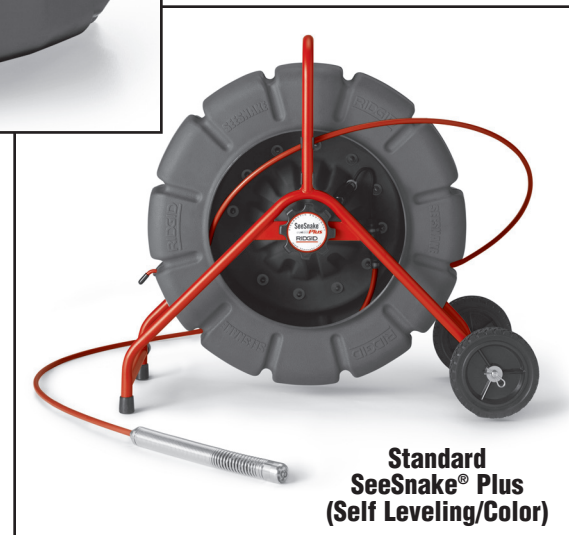

- **Lithium-Ion Battery Power** allows you to run on one RIDGID® 2.2A 18V Li-Ion Battery for up to 5 hours.
- **Improved LCD Display** with larger and brighter screen for better viewing.
- **Push Button Interface** for easy operation of LED lights, Transmitter, Screen Settings and System On/Off.
- **New Integrated Line Trace Feature** lets you trace the push cable with your RIDGID locator (*requires transmitter*).

Specifications

- Display5.7" Color LCD
- Power Source.....2 RIDGID 18V Li-Ion Battery or AC Plug
- Weight.....3.9 lbs. (1.8 kg)
without batteries
- Depth4" (35.5 cm)
- Width.....7.6" (19.3 cm)
- Height.....10" (25.4 cm)
- OutputComposite Video Out
- Lighting10 Level Adjustable LED Control

Push Button Controls

Ordering Information

Catalog No.	Description	Weight		Std Pack
		(lbs.)	kg	
32668	MINIPak Monitor Only (115V)	3.9	1.8	1
32748	MINIPak Monitor w/Battery and Charger (115V)	7.9	3.6	1
32913	MINIPak with Compact Reel (115V)	16.9	7.7	1
32903	MINIPak with Compact Reel w/Battery and Charger (115V)	20.9	9.5	1
32658	Compact Reel Only (115V)	13	5.9	1
32708	18V 2.2Ah Li-Ion Battery and Charger Kit (115V)	4	1.8	1
32743	18V 2.2Ah Li-Ion Battery	2	0.9	1
27958	18V Li-Ion Battery Charger (115V)	2	0.9	1

The MINIPak Monitor is Compatible with All SeeSnake® Reels.

SeeSnake® Compact System

MINIPak Monitor with MINI Reel

MINIPak Monitor

FlatPack Plus

Standard SeeSnake® Plus (Self Leveling/Color)

Component Ordering Information