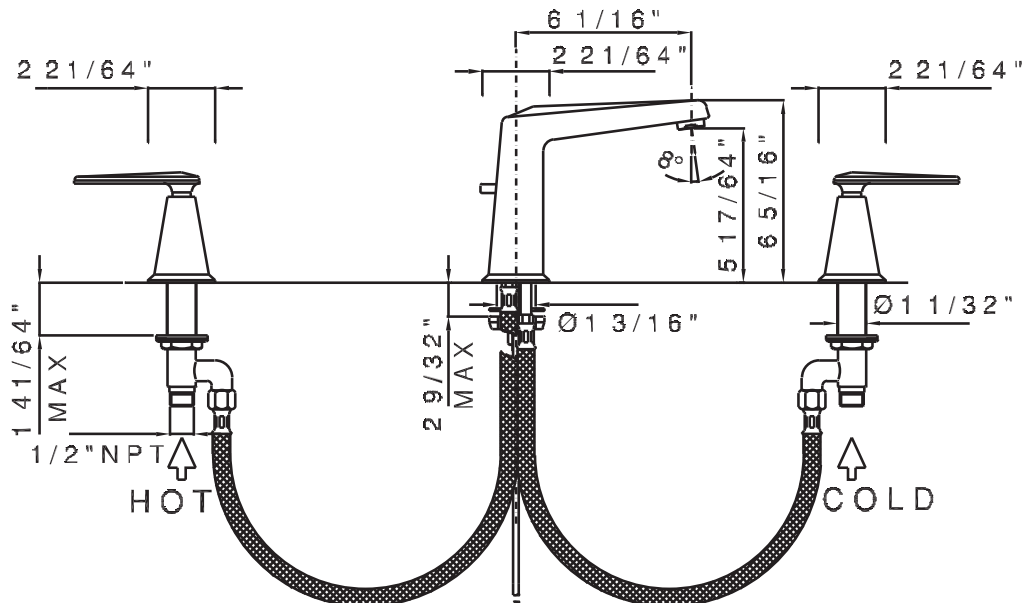

VINCENT 3-HOLE WIDESPREAD LAVATORY FAUCET

Vincent (Transitional Bath)

A1008LV*

FEATURES

- Metal levers
- Fixed spout
- 8" centers
- 3 x 1 3/8" cutouts
- 1/4-turn ceramic valves
- 1/2" NPT connectors
- Pop-up included
- Matching tub filler A1004LV or A1084LV
- Low flow 1.5 GPM aerator available, order model #: C7086.15

COLORS/FINISHES

- Polished Chrome
- Polished Nickel
- Satin Nickel

WARRANTY

- Limited Lifetime

* For CA/VT, place a "2" at end of model number for code compliant product. (Example A3608LMAPC-2)

Consult your local ROHL showroom for additional information and specifications. For complete warranty details and a list of showrooms, go to www.rohlhome.com.

A1008LV Spare Parts