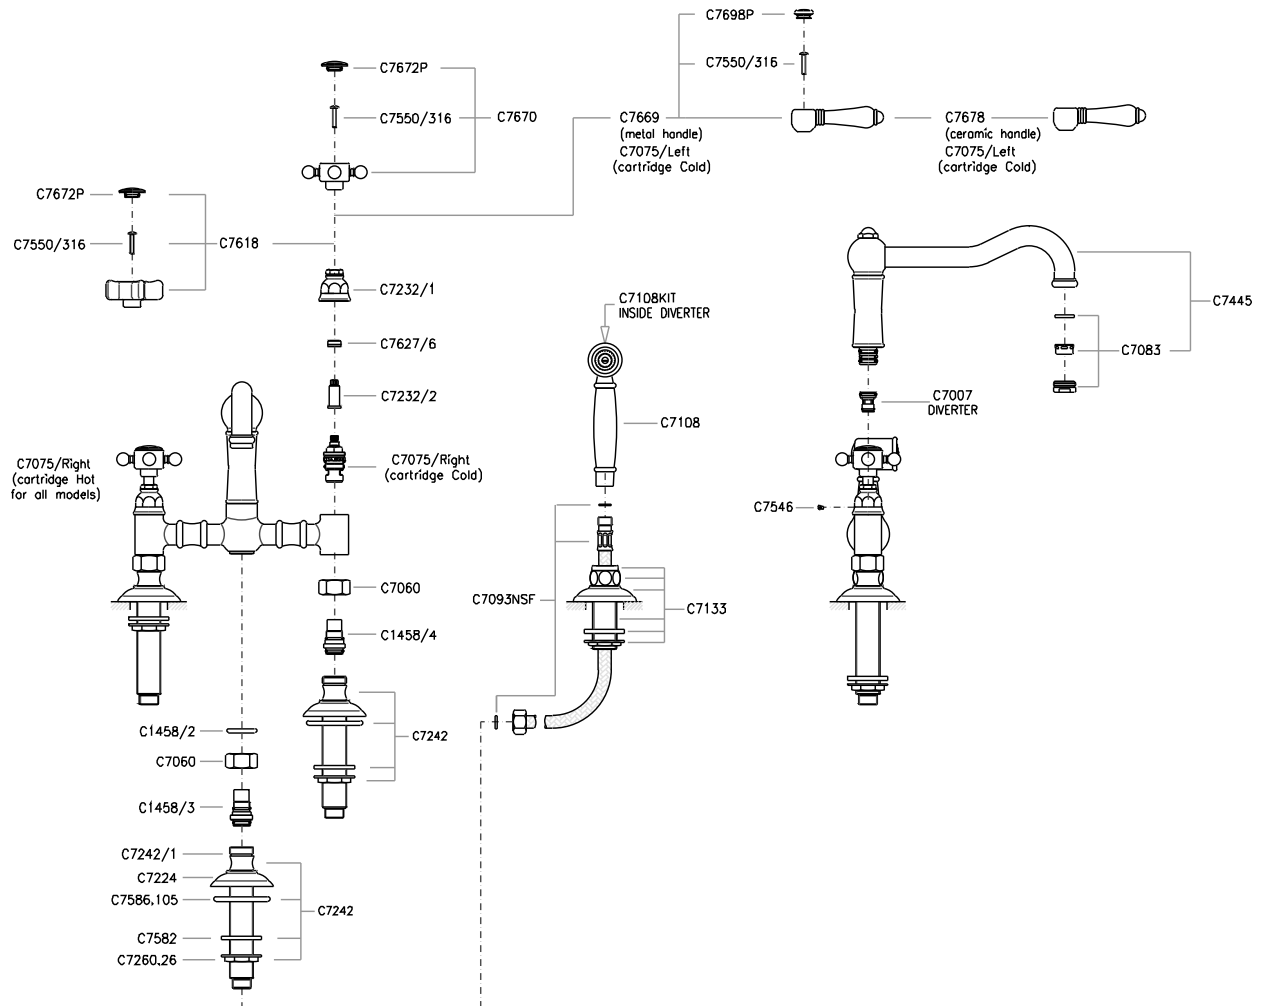

ROHL

Authentic Luxury for Kitchen and Bath™

www.rohlhome.com

A1458 Spare Parts

Consult your local ROHL showroom for additional information and specifications. For complete warranty details and a list of showrooms, go to www.rohlhome.com.