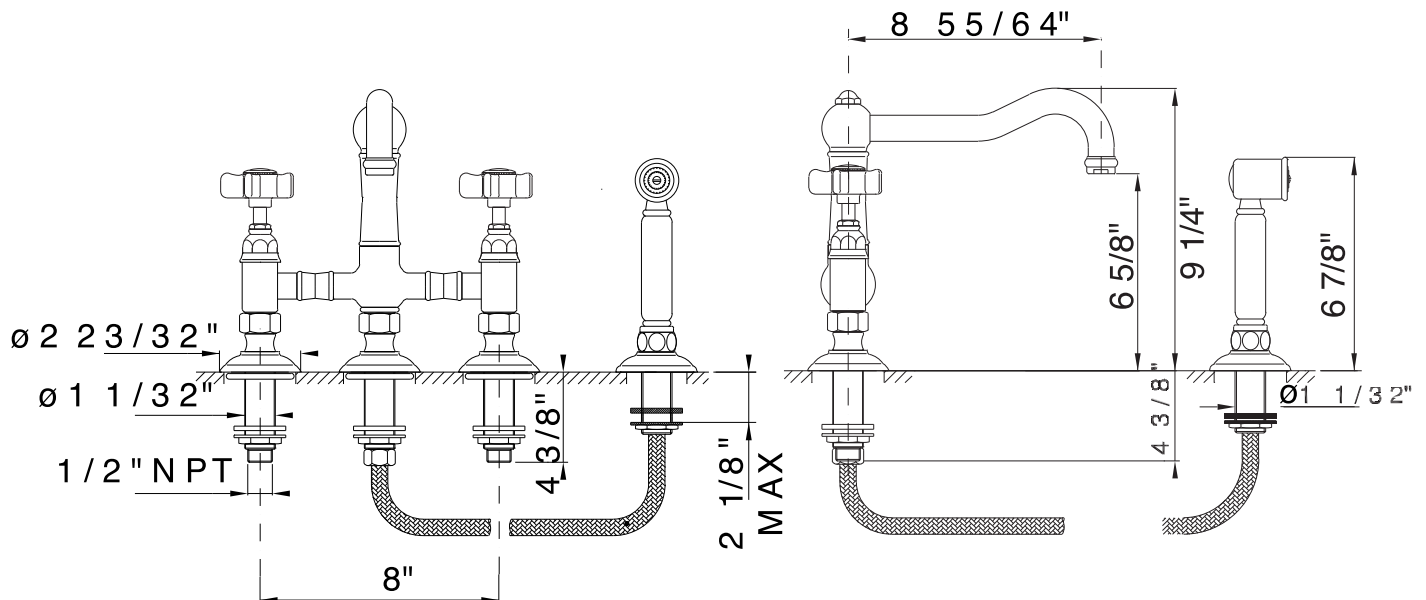

WARRANTY

- Limited Lifetime*
- No Warranty on Tuscan Brass Finish (TCB)

A1458XWS

* For CA/VT, place a "-2" at end of model number for code compliant product. (Example A3608LMAPC-2)

Consult your local ROHL showroom for additional information and specifications. For complete warranty details and a list of showrooms, go to www.rohlhome.com.