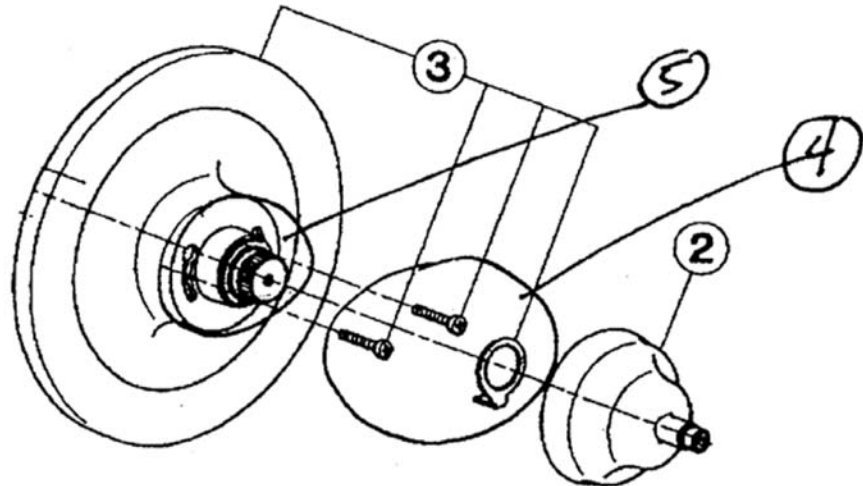

ROHL Cisal Bath

AC100X - (Cross Handle)

AC100L - (Ornate Metal Lever)

AC100LM - (Classic Metal Lever)

AC100LP - (White Resin Lever)

FEATURES

- Pressure balance concealed bath or shower mixer trim
- Coverplate, dome, and handle made from solid brass
- **Must order RMV-1 rough to complete**

AC100 Spare Parts

MOUNTING SCREWS
IN KIT 2303-1210

THERE ARE 2 PLASTIC PARTS
FOR THE TRIM AND ROUGH:
DRIVER 3103-1232

ATTACHED TO THE STEM ON THE ROUGH
INTERMEDIATE HANDLE ASSEMBLY 2303-0347
ASSEMBLED ON THE OUTSIDE OF THE TRIM PLATE