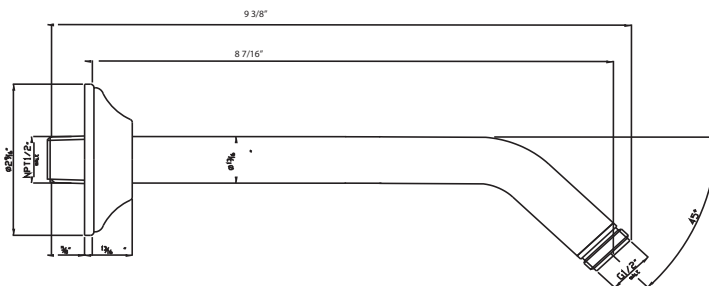

Shower Arm

ROHL Shower Collection

1440/6 6" Shower Arm

1440/8 8" Shower Arm

FEATURES

- Brass construction
- Sliding escutcheon
- 1/2" male thread inlet supply
- 1/2" male thread outlet supply

COLORS/FINISHES

- Polished Chrome
- Polished Nickel
- Satin Nickel
- Tuscan Brass
- Inca Brass
- Old Iron

WARRANTY

- 2 years on manufacturer defects*

* No Warranty On Tuscan Brass Finish (TCB)

1440/6

1440/8

Trim for Pressure Balance Concealed Bath or Shower Mixer without Diverter

ROHL Cisal Bath

AC100X - (Cross Handle)

AC100L - (Ornate Metal Lever)

AC100LM - (Classic Metal Lever)

AC100LP - (White Resin Lever)

FEATURES

- Pressure balance concealed bath or shower mixer trim
- Coverplate, dome, and handle made from solid brass
- **Must order RMV-1 rough to complete**

Rohl Shower Collection

RT8000

FEATURES

- 6 3/4" reach
- 7 1/4" length
- 1/2" I.P.S. female pipe thread connection
- 2 7/8" diameter decorative trim ring
- Solid metal die cast construction
- Order RMV-1 concealed pressure balance mixer with optional nipple model # 4415-0330
- If using another concealed mixer than RMV-1, a twin ell may be needed by the installer