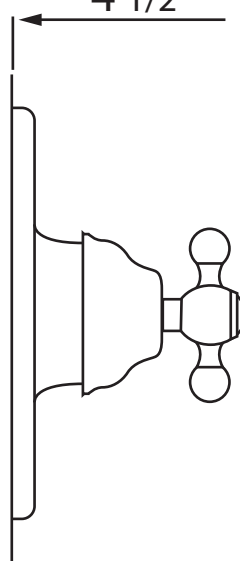

1440/8

4 1/2"