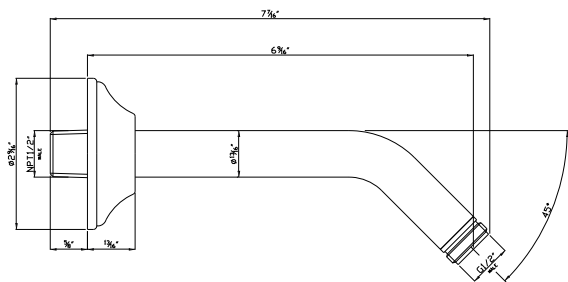

Shower Arm

ROHL Shower Collection

1440/6 6" Shower Arm

1440/8 8" Shower Arm

FEATURES

- Brass construction
- Sliding escutcheon
- 1/2" male thread inlet supply
- 1/2" male thread outlet supply

COLORS/FINISHES

- Polished Chrome
- Polished Nickel
- Satin Nickel
- Tuscan Brass
- Inca Brass
- Old Iron

WARRANTY

- 2 years on manufacturer defects*

* No Warranty On Tuscan Brass Finish (TCB)

1440/6

1440/8

Trim for Pressure Balance Concealed Bath or Shower Mixer without Diverter

ROHL Cisal Bath

AC100X - (Cross Handle)

AC100L - (Ornate Metal Lever)

AC100LM - (Classic Metal Lever)

AC100LP - (White Resin Lever)

FEATURES

- Pressure balance concealed bath or shower mixer trim
- Coverplate, dome, and handle made from solid brass
- **Must order RMV-1 rough to complete**

Rohl Shower Collection

RT8000

FEATURES

- 6 3/4" reach
- 7 1/4" length
- 1/2" I.P.S. female pipe thread connection
- 2 7/8" diameter decorative trim ring
- Solid metal die cast construction
- Order RMV-1 concealed pressure balance mixer with optional nipple model # 4415-0330
- If using another concealed mixer than RMV-1, a twin ell may be needed by the installer