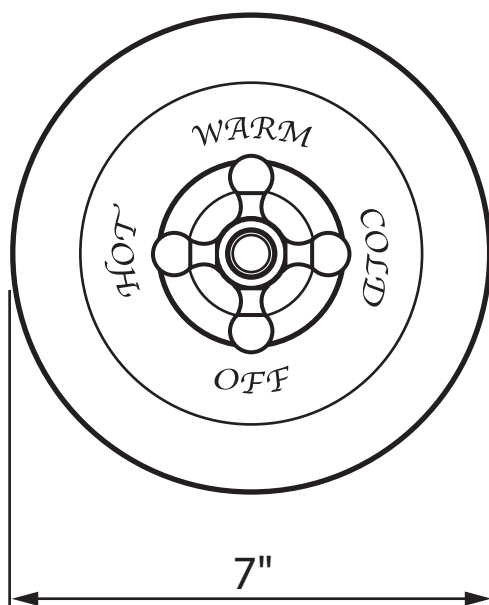

Trim for Pressure Balance Concealed Bath or Shower Mixer without Diverter

ROHL Cisal Bath

AC100X - (Cross Handle)

AC100L - (Ornate Metal Lever)

AC100LM - (Classic Metal Lever)

AC100LP - (White Resin Lever)

FEATURES

- Pressure balance concealed bath or shower mixer trim
- Coverplate, dome, and handle made from solid brass
- **Must order RMV-1 rough to complete**

FINISHES

- Polished Chrome
- Polished Nickel
- Satin Nickel
- Tuscan Brass
- Inca Brass

WARRANTY

- Limited Lifetime
- No Warranty on Tuscan Brass Finish (TCB)

AC100X