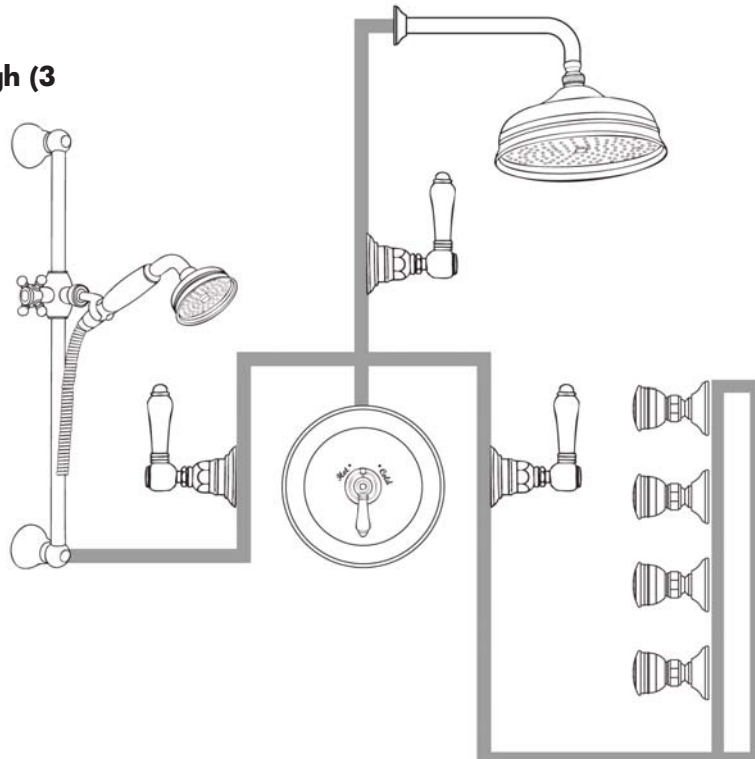

WARRANTY

- See individual component specs for warranty