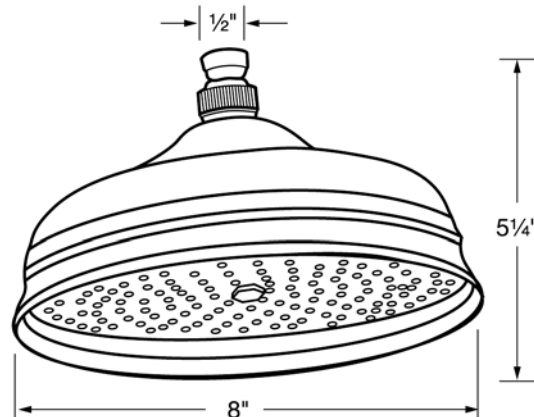

1035/8

Consult your local ROHL showroom for additional information and specifications. For complete warranty details and a list of showrooms, go to www.rohlhome.com.