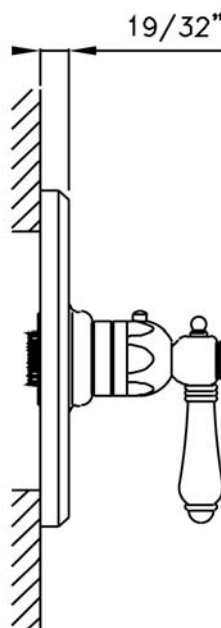

ROHL

Authentic Luxury for Kitchen and Bath®

www.rohlhome.com

Trim Only for Therm/Non-Volume Controlled Valve

ROHL Country Bath Collection

A4914LM (Metal Lever)

A4914XM (Cross Handle)

A4914LP (Porcelain Lever)

A4914LH (Hex Metal Lever)

A4914LC (Swarovski® Crystal Lever)

A4914XC (Swarovski® Crystal Cross Handle)

FEATURES

- Trimplate, and temperature control for the A4913BO Rough
- All brass trimplate, escutcheons and handle
- Temperature control includes pre-set safety stop with override
- Comes with C7913SET extension kit
- **Must order A4913BO or R1085BO rough valve to complete**

COLORS/FINISHES

- Polished Chrome
- Polished Nickel
- Satin Nickel
- Tuscan Brass
- Inca Brass
- Old Iron*

*Old Iron finish only available for A4914LM and A4914XM

WARRANTY

- Limited Lifetime*
- No Warranty on Tuscan Brass Finish (TCB)