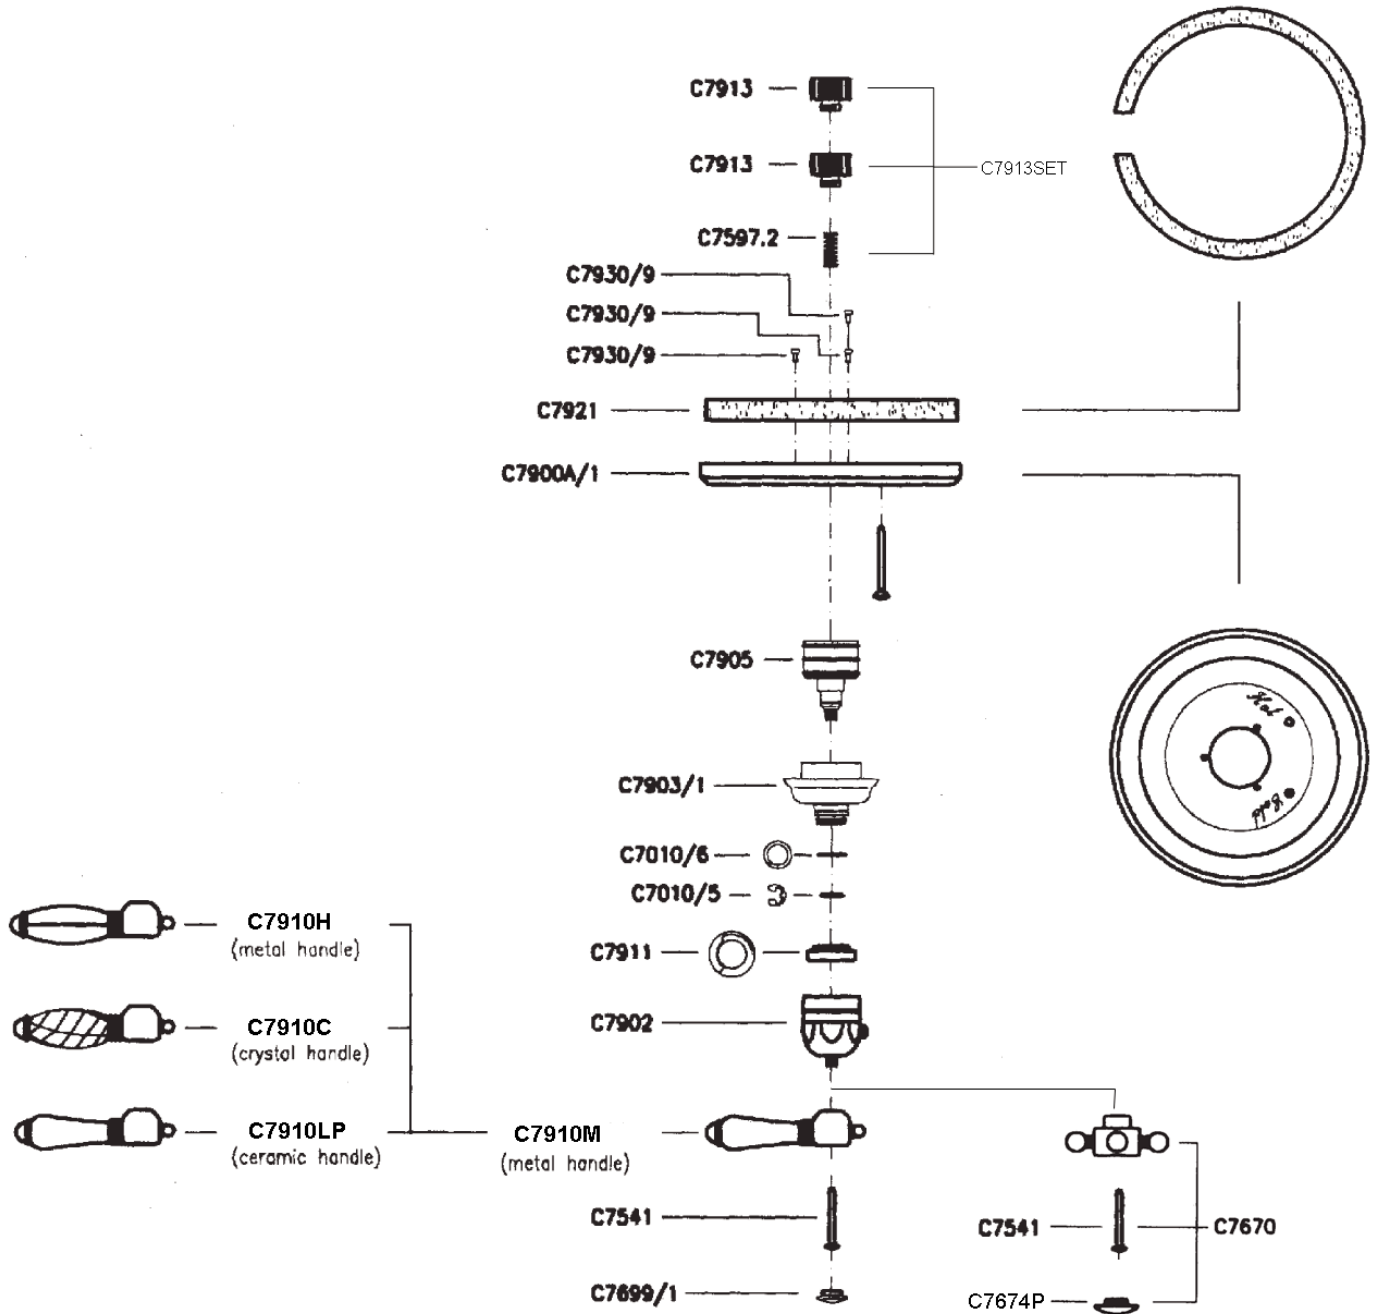

A4914 Spare Parts