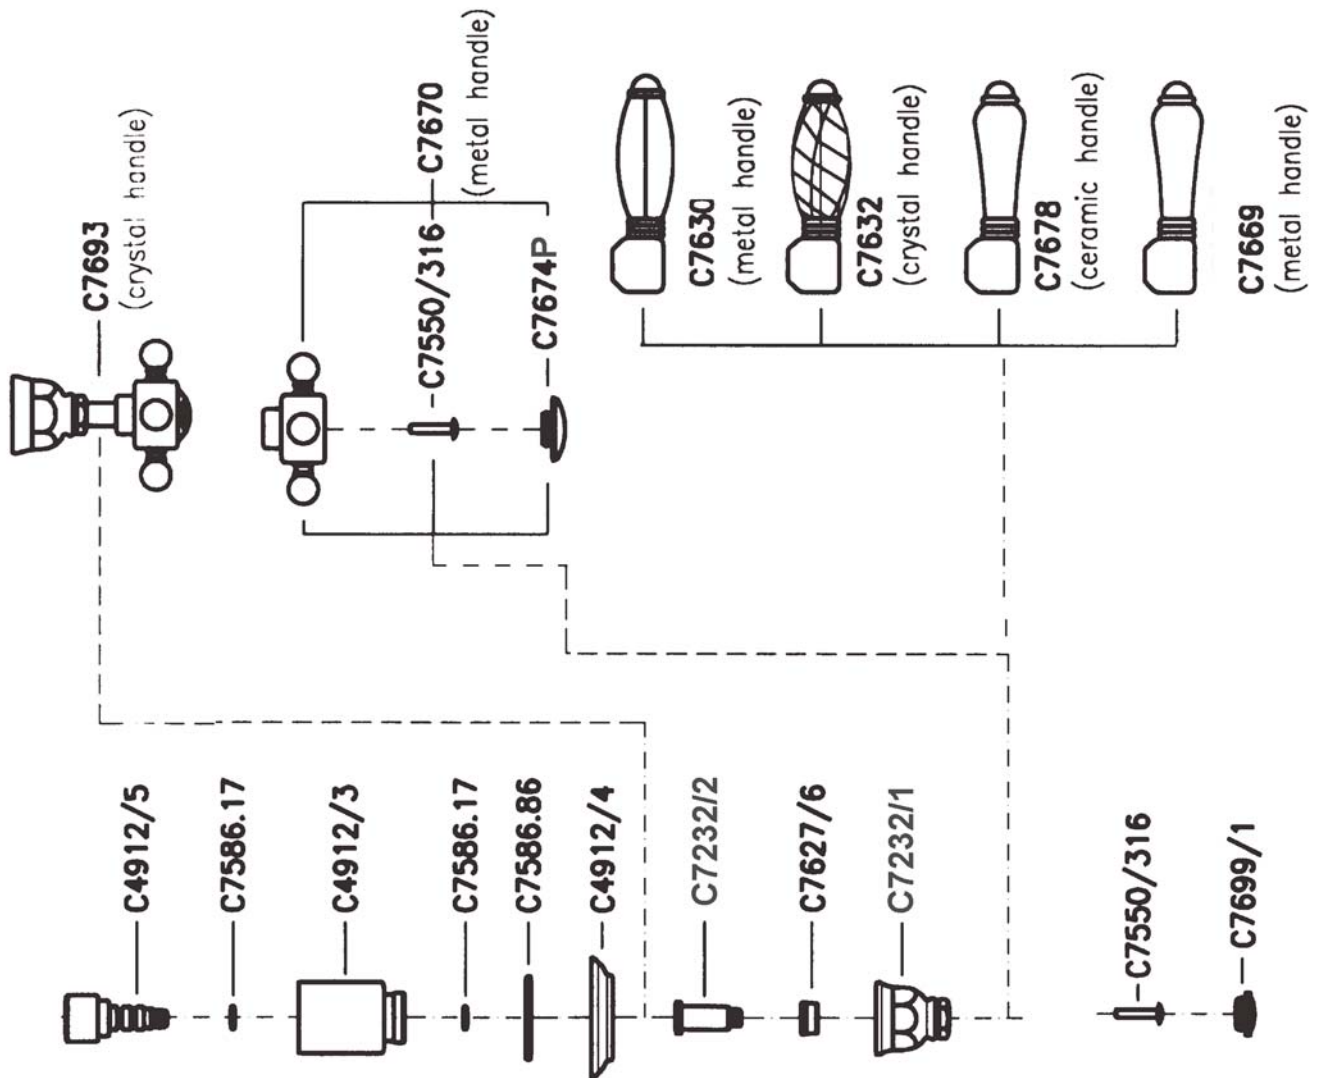

ROHL Country Bath Collection

- A4912LM(Finish)TO** (Metal Lever)
- A4912XM(Finish)TO** (Cross Handle)
- A4912LP(Finish)TO** (Porcelain Lever)
- A4912LH(Finish)TO** (Hex Metal Lever)
- A4912LC(Finish)TO** (Swarovski® Crystal Lever)
- A4912XC(Finish)TO** (Swarovski® Crystal Cross Handle)

A4912LM & A4912LP

A4912XM

A4912LH

A4912XC

A4912LC

A4912 Spare Parts

Multi-Function Body Spray

ROHL Shower Collection

1095/8

FEATURES

- Multi-function spray pattern
- 2-function spray patterns
 - Classic spray
 - Concentrated spray
- Solid brass
- 1/2" female connection
- Swivel ball-and-socket joint
- 1.8 GPM restricted
- Must loop body sprays when installing
- 90% shut-off position included
- Modern style escutcheon available, order ROGSCO14
- **Upon installation, two or more body sprays need to be installed in a loop to ensure equal pressure**

Rohl Shower Collection

1455/6 (6" Shower Arm)

1455/12 (12" Shower Arm)

1455/20 (20" Shower Arm)

FEATURES

- 1/2" male inlet, 1/2" male outlet
- Brass construction
- Sliding escutcheon
- Modern style escutcheon available, order ROGSCO14