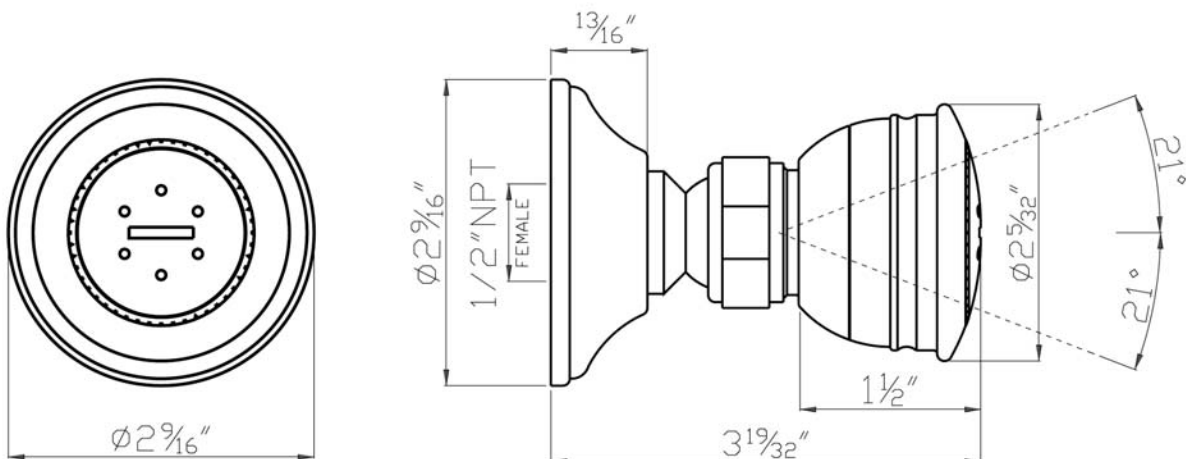

WARRANTY

- Two Years on Manufacturer Defects*

* No Warranty on Tuscan Brass Finish (TCB)