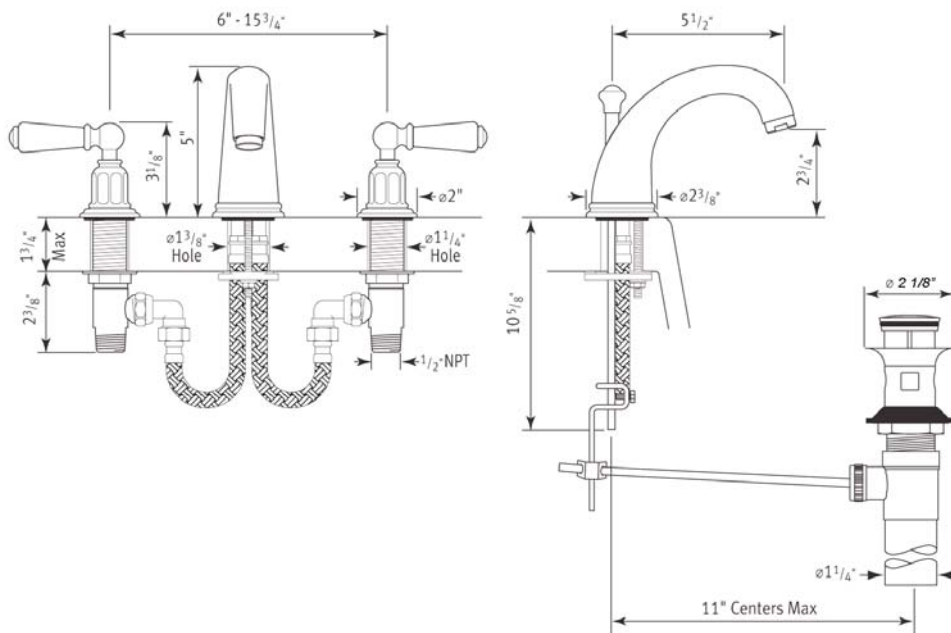

WARRANTY

- Limited Lifetime

* For CA/VT, place a "2" at end of model number for code compliant product. (Example A3608LMAPC-2)

Consult your local ROHL showroom for additional information and specifications. For complete warranty details and a list of showrooms, go to www.rohlhome.com.