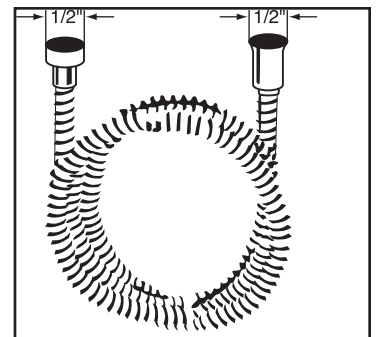

ROHL

Authentic Luxury for Kitchen and Bath®

www.rohlhome.com

Single-Function Handshower/Hose/Bar/Outlet

ROHL Shower Collection

1300 (Resin Handle)

1301 (Metal Handle)

FEATURES

- Complete Country Package including:
  - 1200 or 1201: Shower bar
  - 1100/8: Handshower (resin handle)
  - 1101/8: Handshower (metal handle)
  - 16295: 59" Hose
  - 1295: Wall outlet

COLORS/FINISHES

- Polished Chrome
- Polished Nickel
- Satin Nickel
- Tuscan Brass
- Inca Brass
- Old Iron*

*Old Iron finish only available for 1301

WARRANTY

- Two Years on Manufacturer Defects*

*No Warranty on Tuscan Brass Finish

**1100/8,
1101/8**

16295

1295