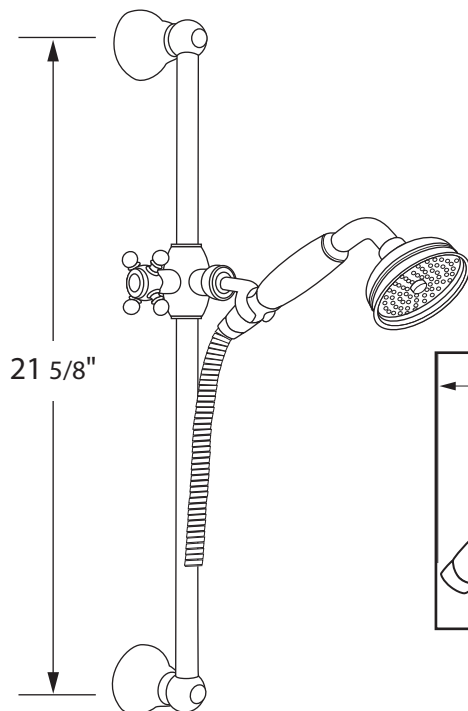

Lever Options

3 1/2" Master-Flow Showerhead

ROHL Shower

B240NSH

FEATURES

- 3-function spray patterns
 - Rain
 - Nebulizer
 - Massage
- 1/2" female swivel connection
- Cleaning wrench included
- Flows at 2.5 GPM
- Anti-calcium components
- Inca Brass not available

www.rohlhome.com

Single-Function Handshower/Hose/Bar/Outlet

ROHL Shower Collection

1300 (Resin Handle)

1301 (Metal Handle)

FEATURES

- Complete Country Package including:
 - 1200 or 1201: Shower bar
 - 1100/8: Handshower (resin handle)
 - 1101/8: Handshower (metal handle)
 - 16295: 59" Hose
 - 1295: Wall outlet

**1100/8,
1101/8**

16295

1295

Shower Arm

ROHL Shower Collection

1440/6 6" Shower Arm

1440/8 8" Shower Arm

FEATURES

- Brass construction
- Sliding escutcheon
- 1/2" male thread inlet supply
- 1/2" male thread outlet supply

COLORS/FINISHES

- Polished Chrome
- Polished Nickel
- Satin Nickel
- Tuscan Brass
- Inca Brass
- Old Iron