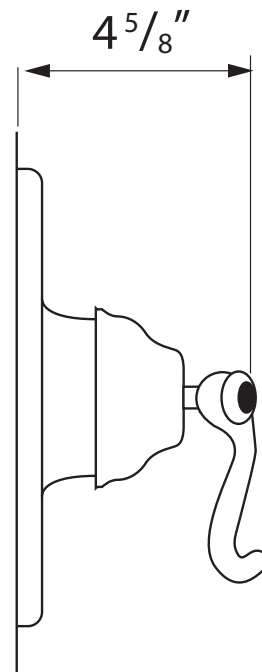

Verona Pressure Balance Trim without Diverter and with French Metal Lever

ROHL Country Bath Collection

A1500LM

FEATURES

- French Metal Lever
- Single handle control
- Coverplate, dome, and handle made from solid brass
- Trim for concealed pressure balance shower and bath valve
- **To complete package order #RMV-1 rough valve**

COLORS/FINISHES

- Polished Chrome
- Polished Nickel
- Satin Nickel
- Tuscan Brass
- Inca Brass

WARRANTY

- Limited Lifetime*

* No warranty on Tusca Brass Finish