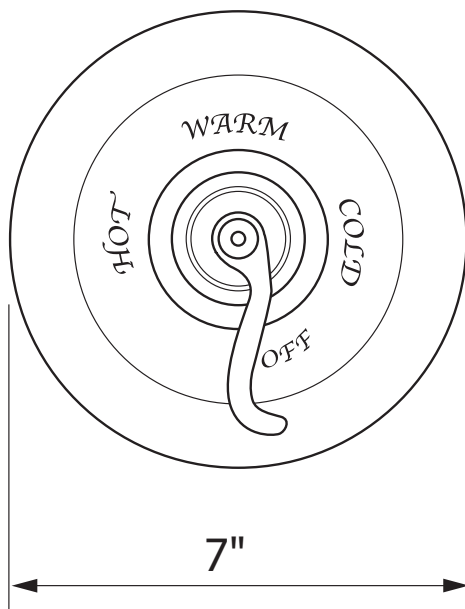

Verona Pressure Balance Trim without Diverter and with French Metal Lever

ROHL Country Bath Collection

A1500LM

FEATURES

- French Metal Lever
- Single handle control
- Coverplate, dome, and handle made from solid brass
- Trim for concealed pressure balance shower and bath valve
- **To complete package order #RMV-1 rough valve**

COLORS/FINISHES

- Polished Chrome
- Polished Nickel
- Satin Nickel
- Tuscan Brass
- Inca Brass

WARRANTY

- Limited Lifetime*

* No warranty on Tusca Brass Finish