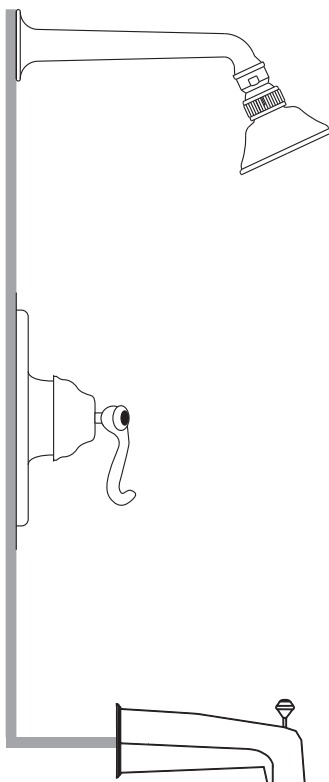

WARRANTY

- See individual component specs for warranty