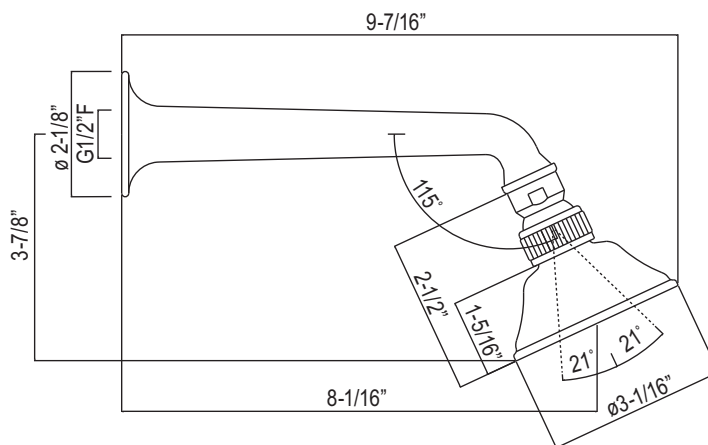

WARRANTY

- Two Years on Manufacturer Defects*
- No Warranty on Tuscan Brass Finish (TCB)