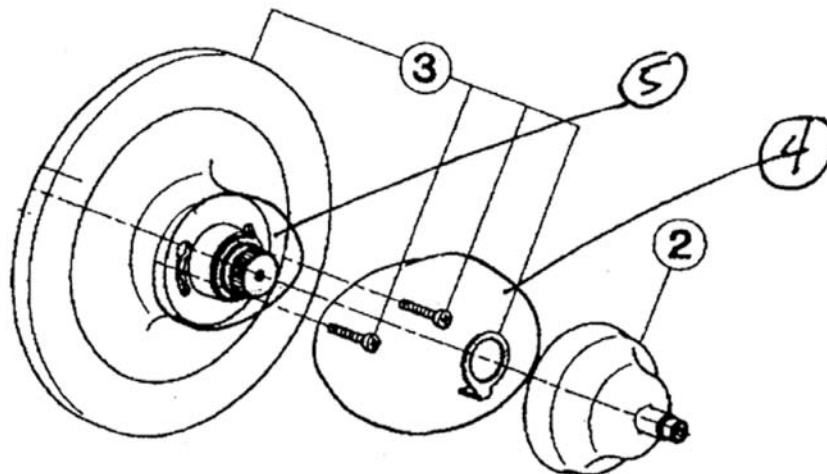

## A1500 Spare Parts

MOUNTING SCREWS  
IN KIT 2303-1210

THERE ARE 2 PLASTIC PARTS  
FOR THE TRIM AND ROUGH:  
DRIVER 3103-1232

ATTACHED TO THE STEM ON THE ROUGH  
INTERMEDIATE HANDLE ASSEMBLY 2303-0347  
ASSEMBLED ON THE OUTSIDE OF THE TRIM PLATE