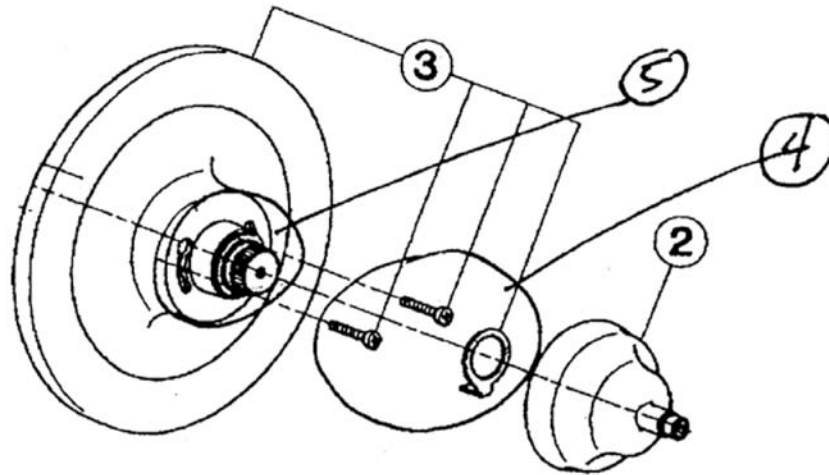

## A1400 Spare Parts

MOUNTING SCREWS  
IN KIT 2303-1210

THERE ARE 2 PLASTIC PARTS  
FOR THE TRIM AND ROUGH:  
DRIVER 3103-1232  
ATTACHED TO THE STEM ON THE ROUGH  
INTERMEDIATE HANDLE ASSEMBLY 2303-0347  
ASSEMBLED ON THE OUTSIDE OF THE TRIM PLATE