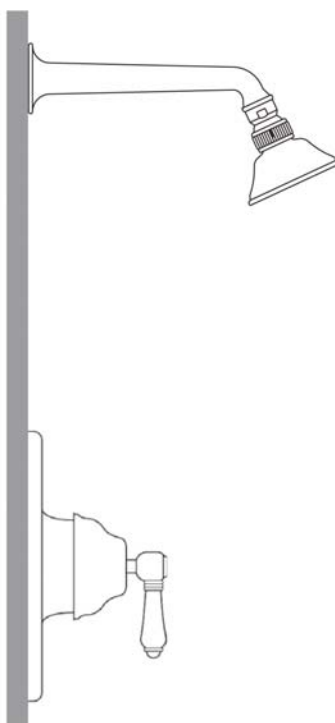

WARRANTY

- See individual component specs for warranty

*Old Iron finish only available for AKIT31LM and AKIT31XM