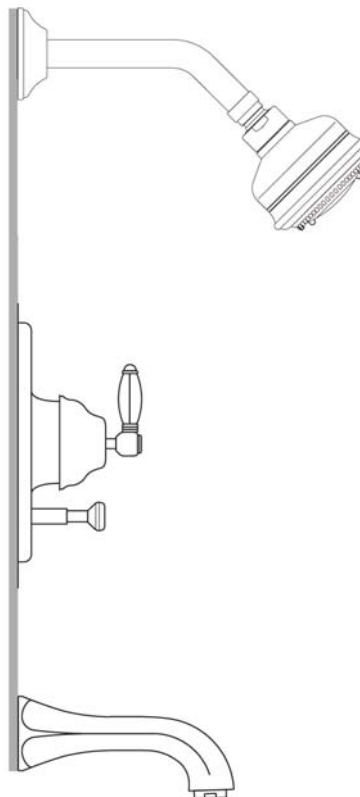

WARRANTY

- See individual component specs for warranty