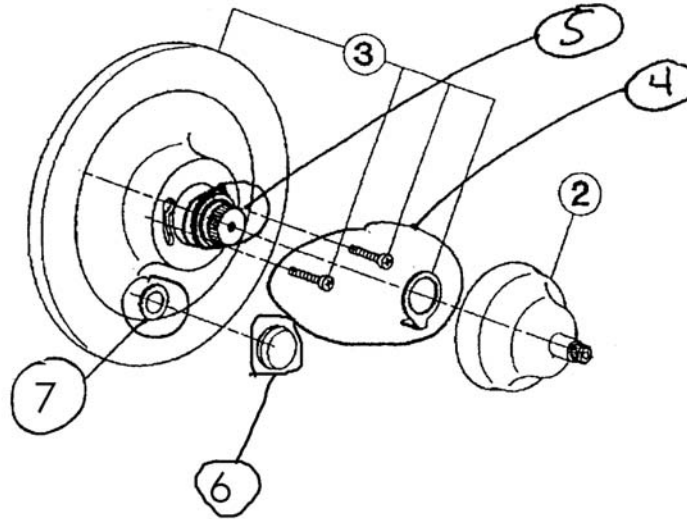

A2400LM & A2400LP

A2400XM

A2400LH

A2400XC

A2400LC

A2400 Spare Parts

MOUNTING SCREWS+CAM+DIVERTER ASSEMBLY
2303-1210 MOUNTING SCREWS

THERE ARE 2 PLASTIC PARTS
FOR THE TRIM AND ROUGH:
DRIVER 3103-1232
ATTACHED TO THE STEM ON THE ROUGH
INTERMEDIATE HANDLE ASSEMBLY 2303-0347
ASSEMBLED ON THE OUTSIDE OF THE TRIM PLATE

Parts List

2	Cover with spindle	ZZ931640
3	Escutcheon	ZZ931620
4	Hot Limit Stop	2103-1210
5	Intermediate Handle Assembly	2303-0347
6	Diverter Assembly	3604-2591 (Chrome Only)
		3604-2592 (Other Finishes)
7	Rubber Grommet	0304-0767

Rohl Country Bath Collection

A1803

FEATURES

- Art Deco Design Hex spout, also coordinates with Palladian
- 6 11/32" reach
- 3/4" female NPT inlet
- Solid brass construction
- If 1/2" required, you may purchase a 3/4" x 1/2" nipple at any hardware store