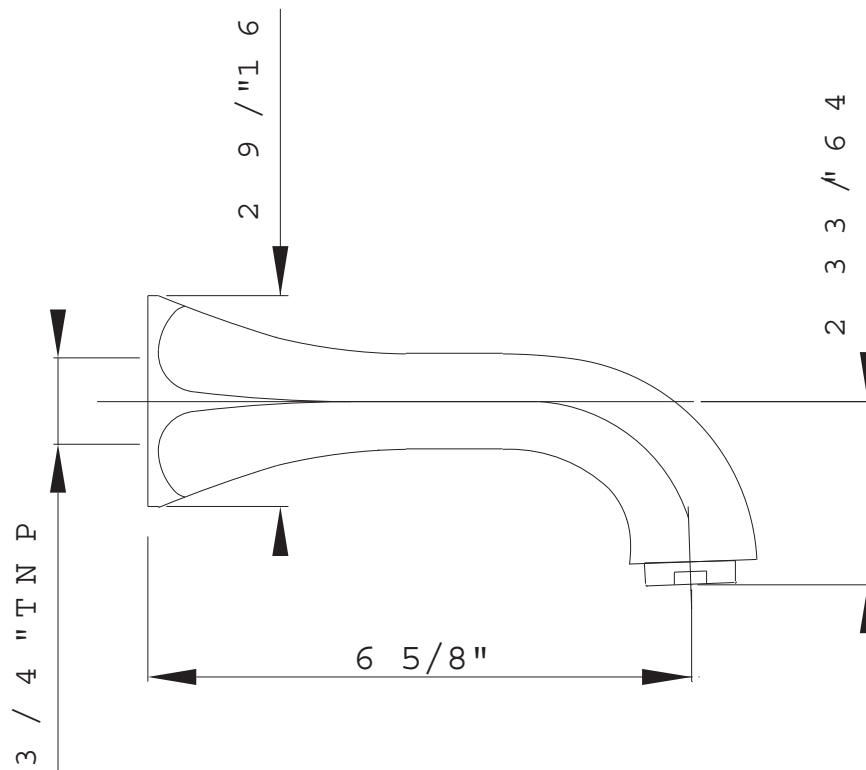

WARRANTY

- Limited lifetime*
- No Warranty on Tuscan Brass Finish (TCB)