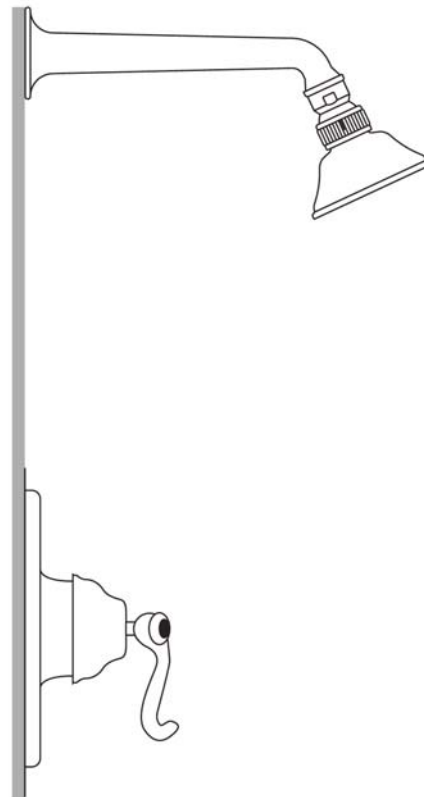

Alessandria Shower Package

ROHL Country Bath Collection

AKIT70LM

FEATURES

- Shower package components:
 - A1500 – Pressure Balance Trim
 - C5504 – Shower Arm/Showerhead
- **To complete package, rough valve must be ordered separately:**
 - **RMV-1 – Pressure Balance Rough**

COLORS/FINISHES

- Polished Chrome
- Polished Nickel
- Satin Nickel
- Tuscan Brass
- Inca Brass

WARRANTY

- See individual component specs for warranty

Verona Pressure Balance Trim without Diverter and with French Metal Lever

ROHL Country Bath Collection

A1500LM

FEATURES

- French Metal Lever
- Single handle control
- Coverplate, dome, and handle made from solid brass
- Trim for concealed pressure balance shower and bath valve
- **To complete package order #RMV-1 rough valve**

THERE ARE 2 PLASTIC PARTS
FOR THE TRIM AND ROUGH:
DRIVER 3103-1232

ATTACHED TO THE STEM ON THE ROUGH
INTERMEDIATE HANDLE ASSEMBLY 2303-0347
ASSEMBLED ON THE OUTSIDE OF THE TRIM PLATE

Parts List

2	Cover with spindle	ZZ931640
3	Escutcheon	ZZ931630
4	Hot Limit Stop	2103-1210
5	Intermediate Handle Assembly	2303-0347