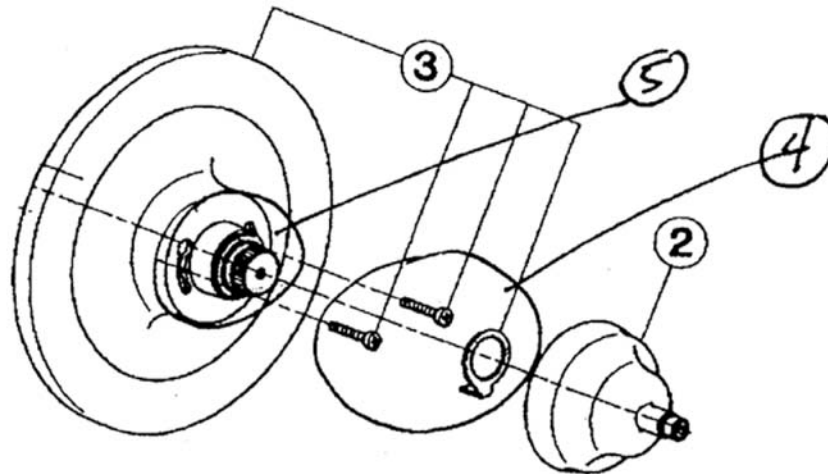

A1500 Spare Parts

MOUNTING SCREWS
IN KIT 2303-1210

THERE ARE 2 PLASTIC PARTS
FOR THE TRIM AND ROUGH:
DRIVER 3103-1232

ATTACHED TO THE STEM ON THE ROUGH
INTERMEDIATE HANDLE ASSEMBLY 2303-0347
ASSEMBLED ON THE OUTSIDE OF THE TRIM PLATE

Parts List

2	Cover with spindle	ZZ931640
3	Escutcheon	ZZ931630
4	Hot Limit Stop	2103-1210
5	Intermediate Handle Assembly	2303-0347

Lever

A7607M