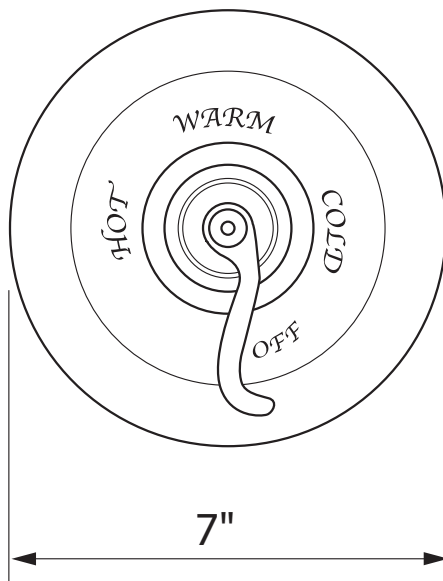

Verona Pressure Balance Trim with Diverter and French Metal Lever

ROHL Country Bath Collection

A2500LM

FEATURES

- French Metal Lever
- Single handle control
- Coverplate, diverter knob, dome, and handle made from solid brass
- Trim for concealed pressure balance shower and bath valve
- **To complete package order #RMV-2 rough valve**

COLORS/FINISHES

- Polished Chrome
- Polished Nickel
- Satin Nickel
- Tuscan Brass
- Inca Brass

WARRANTY

- Limited Lifetime*
- No warranty on Tusca Brass Finish