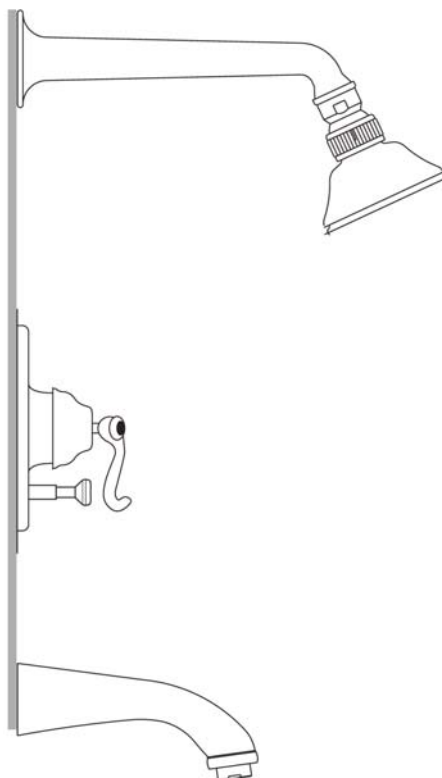

WARRANTY

- See individual component specs for warranty