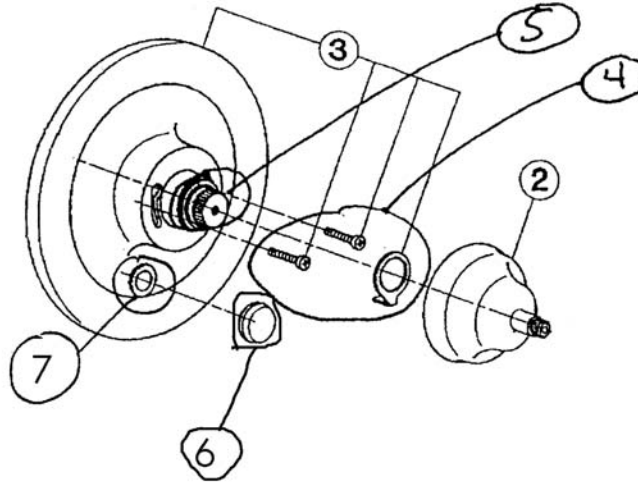

A2500 Spare Parts

MOUNTING SCREWS+CAM+DIVERTER ASSEMBLY
2303-1210 MOUNTING SCREWS

THERE ARE 2 PLASTIC PARTS
FOR THE TRIM AND ROUGH:
DRIVER 3103-1232
ATTACHED TO THE STEM ON THE ROUGH
INTERMEDIATE HANDLE ASSEMBLY 2303-0347
ASSEMBLED ON THE OUTSIDE OF THE TRIM PLATE

Parts List

2	Cover with spindle	ZZ931640
3	Escutcheon	ZZ931620
4	Hot Limit Stop	2103-1210
5	Intermediate Handle Assembly	2303-0347
6	Diverter Assembly	3604-2591 (Chrome Only)
		3604-2592 (Other Finishes)
7	Rubber Grommet	0304-0767

Lever

A7607M