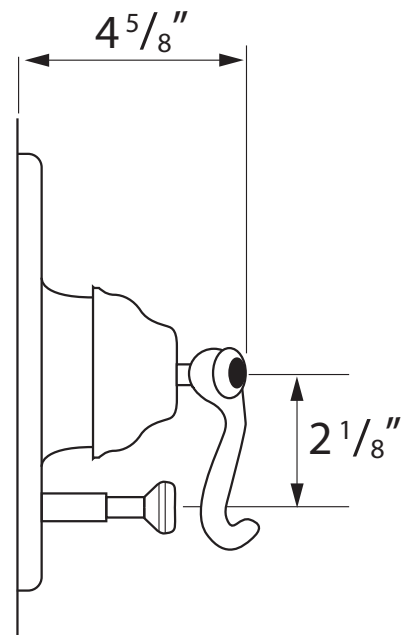

Verona Pressure Balance Trim with Diverter and French Metal Lever

ROHL Country Bath Collection

A2500LM

FEATURES

- French Metal Lever
- Single handle control
- Coverplate, diverter knob, dome, and handle made from solid brass
- Trim for concealed pressure balance shower and bath valve
- **To complete package order #RMV-2 rough valve**

COLORS/FINISHES

- Polished Chrome
- Polished Nickel
- Satin Nickel
- Tuscan Brass
- Inca Brass

WARRANTY

- Limited Lifetime*
- No warranty on Tusca Brass Finish