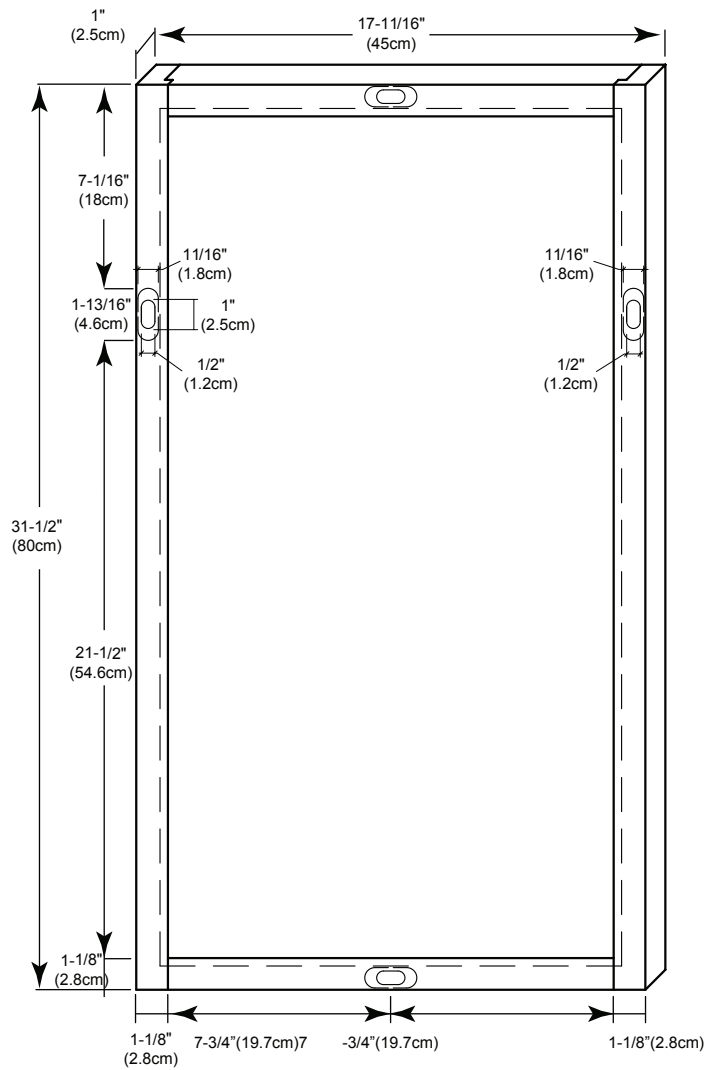

MODEL: 600118-COLOR

ACCESSORIES

Solid wood frame

All Ronbow cabinets are made of solid hardwood or hardwood plywood and meet strict CARB Standards. No particle Board or Micro-Density Fiberboard (MDF) are used.

Available finishes:

- BLACK B02
- AMERICAN WALNUT E56
- VINTAGE WALNUT F07
- CINNAMON F08
- OCEAN GRAY F21
- DARK CHERRY H01

BACK

Wood Frame Thickness = 1"