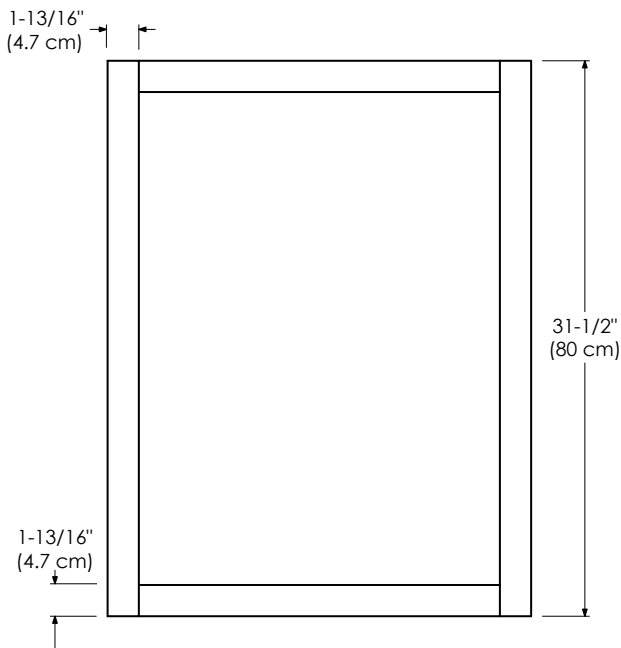

# CONTEMPORARY STYLE WOOD FRAME MIRROR 18" / 24"

RONBOW

MODEL: 600124-COLOR

SPECIFICATION SHEET

ACCESSORIES

Solid wood frame

All Ronbow cabinets are made of solid hardwood or hardwood plywood and meet strict CARB Standards. No particle Board or Micro-Density Fiberboard (MDF) are used.

SIDE VIEW

BACK VIEW