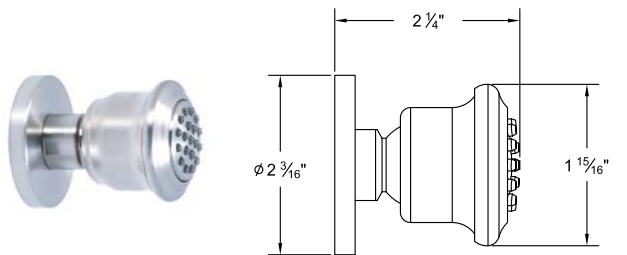

Several handle styles for custom faucet creation along with split finish options create an unlimited amount of design solutions. Each faucet is of solid brass construction. Santec's True-Mount engineering for handles means a secure fit without the use of set screws. Matching accessories are available to complete your entire bath suite.

708430 __ Multi-function Personal Shower #7 with Slide Bar

268204 __ Talin Body Spray With Round Flange

268205 __ Siwa Body Spray With Round Flange

768350 __ Multi-function Personal Shower #6 with wall hook

7089SE __ Supply Elbow