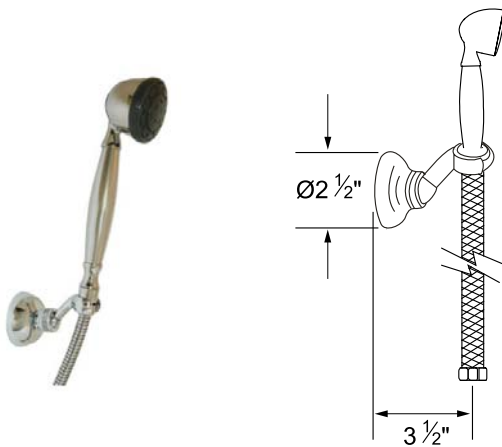

Several handle styles for custom faucet creation along with split finish options create an unlimited amount of design solutions. Each faucet is of solid brass construction. Santec's True-Mount engineering for handles means a secure fit without the use of set screws. Matching accessories are available to complete your entire bath suite.

708430 __ Multi-function Personal Shower #7 with Slide Bar

268204 __ Talin Body Spray With Round Flange

268205 __ Siwa Body Spray With Round Flange

768350 __ Multi-function Personal Shower #6 with wall hook

7089SE __ Supply Elbow