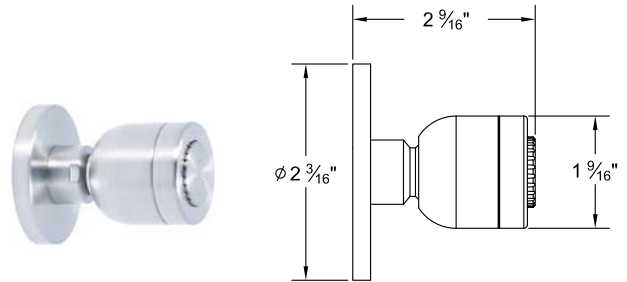

Several handle styles for custom faucet creation along with split finish options create an unlimited amount of design solutions. Each faucet is of solid brass construction. Santec's True-Mount engineering for handles means a secure fit without the use of set screws. Matching accessories are available to complete your entire bath suite.

708430 __ Multi-function Personal Shower #7 with Slide Bar

268204 __ Talin Body Spray With Round Flange

268205 __ Siwa Body Spray With Round Flange

768350 __ Multi-function Personal Shower #6 with wall hook

7089SE __ Supply Elbow