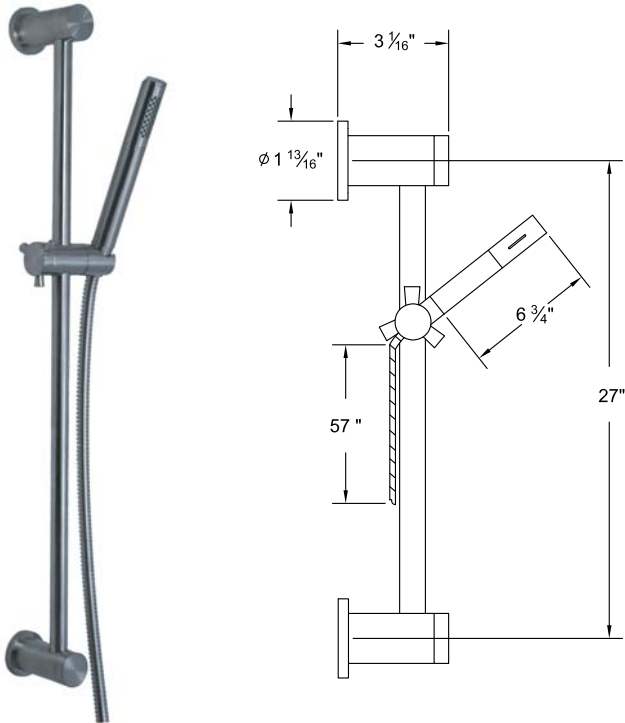

Several handle styles for custom faucet creation along with split finish options create an unlimited amount of design solutions. Each faucet is of solid brass construction. Santec's True-Mount engineering for handles means a secure fit without the use of set screws. Matching accessories are available to complete your entire bath suite.

708430 __ Multi-function Personal Shower #7 with Slide Bar

268204 __ Talin Body Spray With Round Flange

268205 __ Siwa Body Spray With Round Flange

768350 __ Multi-function Personal Shower #6 with wall hook

7089SE __ Supply Elbow