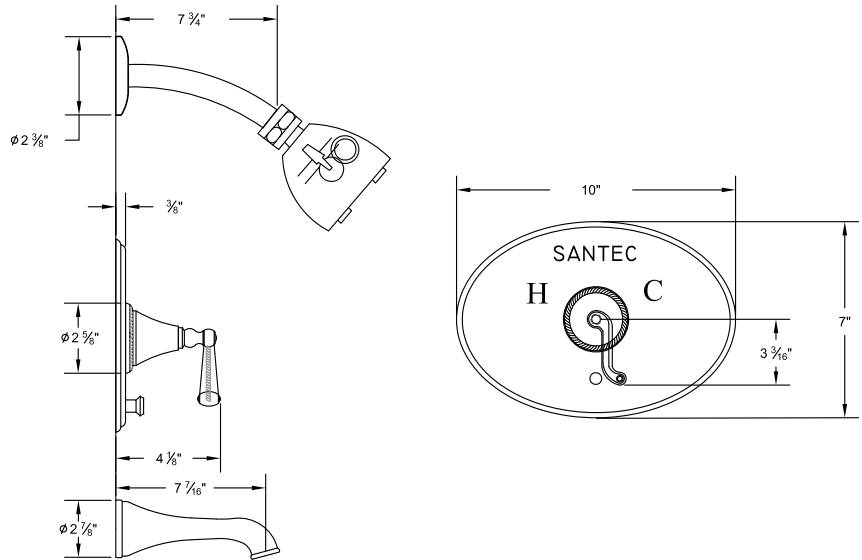

Several handle styles for custom faucet creation along with split finish options create an unlimited amount of design solutions. Each faucet is of solid brass construction. Santec's True-Mount engineering for handles means a secure fit without the use of set screws. Matching accessories are available to complete your entire bath suite.

2234AN__ -TM Pressure Balanced Tub/Shower Trim Set

2232AN__ -TM Pressure Balanced Shower Trim Set

7093AN__ -TM Thermax Thermostatic Control Trim