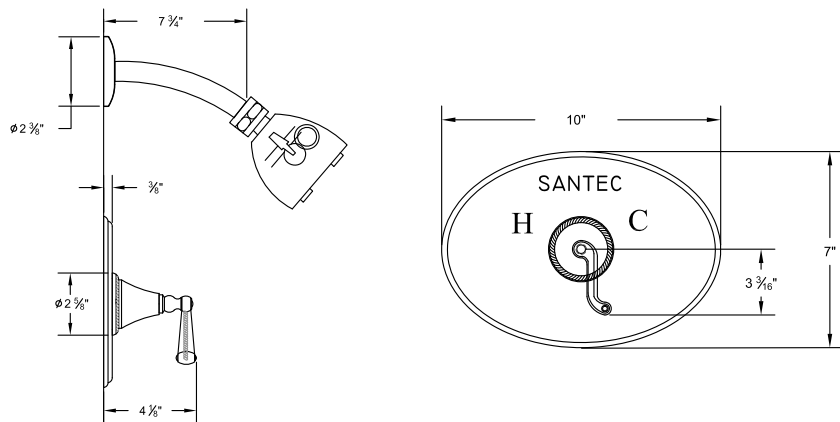

Several handle styles for custom faucet creation along with split finish options create an unlimited amount of design solutions. Each faucet is of solid brass construction. Santec's True-Mount engineering for handles means a secure fit without the use of set screws. Matching accessories are available to complete your entire bath suite.

2234AN__ -TM Pressure Balanced Tub/Shower Trim Set

2232AN__ -TM Pressure Balanced Shower Trim Set

7093AN__ -TM Thermax Thermostatic Control Trim