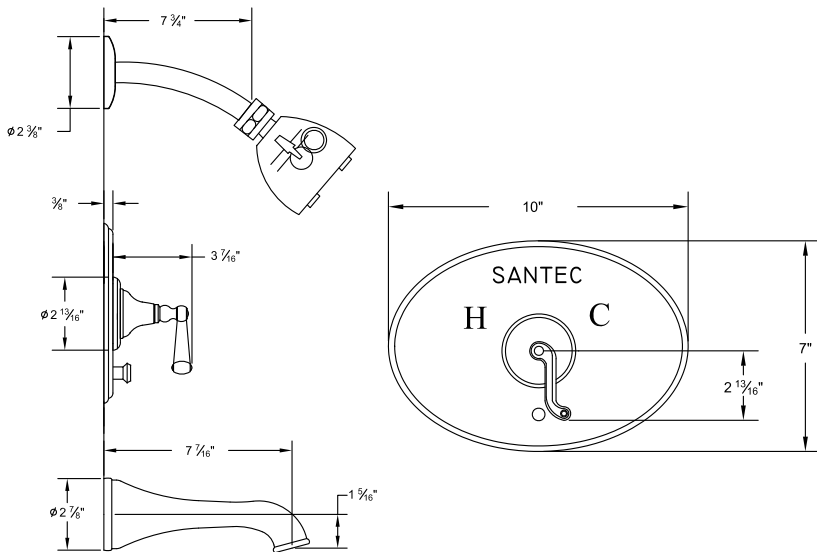

Several handle styles for custom faucet creation along with split finish options create an unlimited amount of design solutions. Each faucet is of solid brass construction. Santec's True-Mount engineering for handles means a secure fit without the use of set screws. Matching accessories are available to complete your entire bath suite.

1334CA__TM Pressure Balanced Tub/Shower Trim Set

1332CA__TM Pressure Balanced Shower Trim Set

7093CA__TM Thermax Thermostatic Control Trim