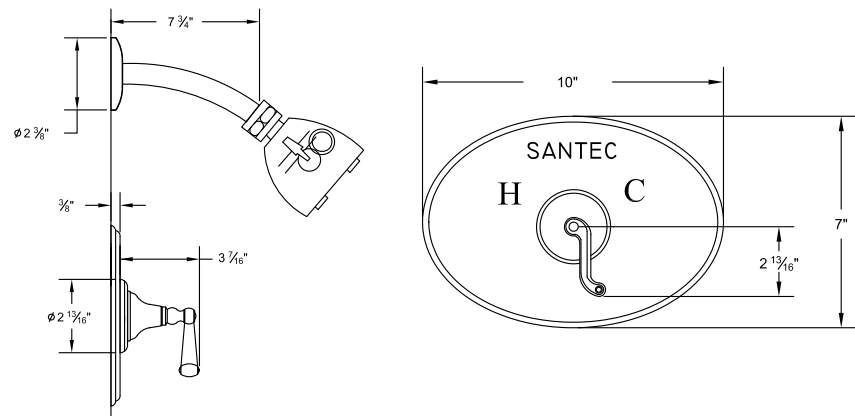

Several handle styles for custom faucet creation along with split finish options create an unlimited amount of design solutions. Each faucet is of solid brass construction. Santec's True-Mount engineering for handles means a secure fit without the use of set screws. Matching accessories are available to complete your entire bath suite.

1334CA__TM Pressure Balanced Tub/Shower Trim Set

1332CA__TM Pressure Balanced Shower Trim Set

7093CA__TM Thermax Thermostatic Control Trim