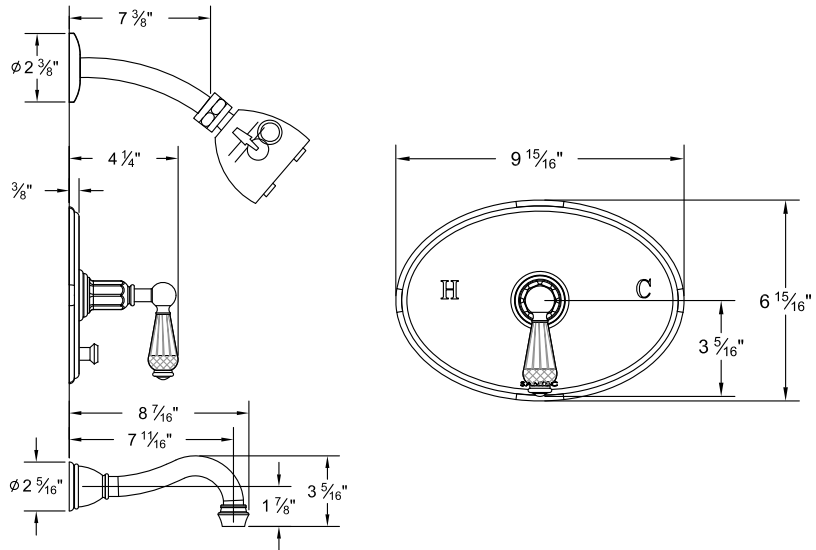

Several handle styles for custom faucet creation along with split finish options create an unlimited amount of design solutions. Each faucet is of solid brass construction. Santec's True-Mount engineering for handles means a secure fit without the use of set screws. Matching accessories are available to complete your entire bath suite.

2934EC__TM Pressure Balanced Tub/Shower Trim Set

2932EC__TM Pressure Balanced Shower Trim Set

7093EC__TM Thermax Thermostatic Control Trim

Made with

Swarovski® and STRASS® are registered trademarks of Swarovski AG