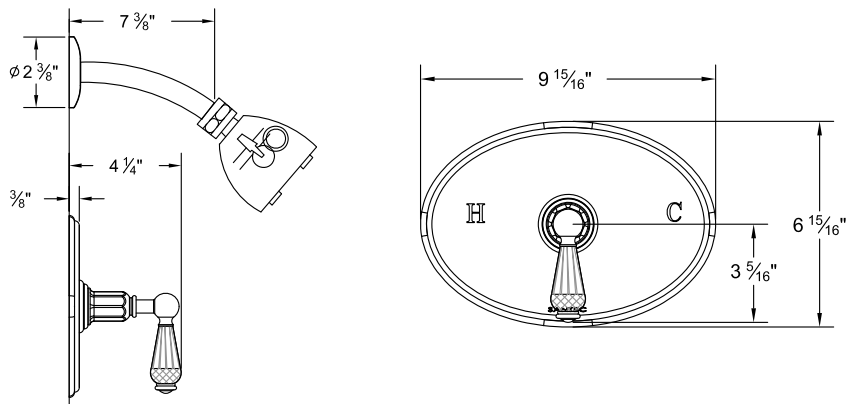

Several handle styles for custom faucet creation along with split finish options create an unlimited amount of design solutions. Each faucet is of solid brass construction. Santec's True-Mount engineering for handles means a secure fit without the use of set screws. Matching accessories are available to complete your entire bath suite.

2934EC__TM Pressure Balanced Tub/Shower Trim Set

2932EC__TM Pressure Balanced Shower Trim Set

7093EC__TM Thermax Thermostatic Control Trim

Made with

Swarovski® and STRASS® are registered trademarks of Swarovski AG