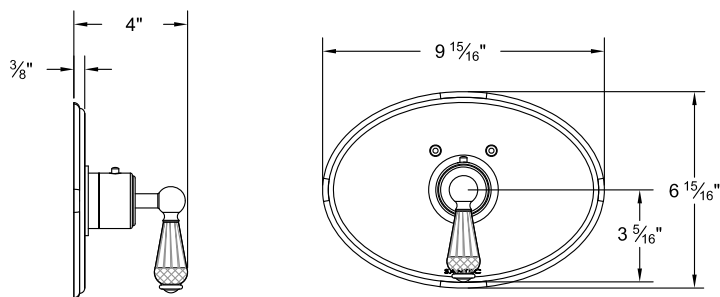

Several handle styles for custom faucet creation along with split finish options create an unlimited amount of design solutions. Each faucet is of solid brass construction. Santec's True-Mount engineering for handles means a secure fit without the use of set screws. Matching accessories are available to complete your entire bath suite.

2934EC__TM Pressure Balanced Tub/Shower Trim Set

2932EC__TM Pressure Balanced Shower Trim Set

7093EC__TM Thermax Thermostatic Control Trim

Made with

Swarovski® and STRASS® are registered trademarks of Swarovski AG