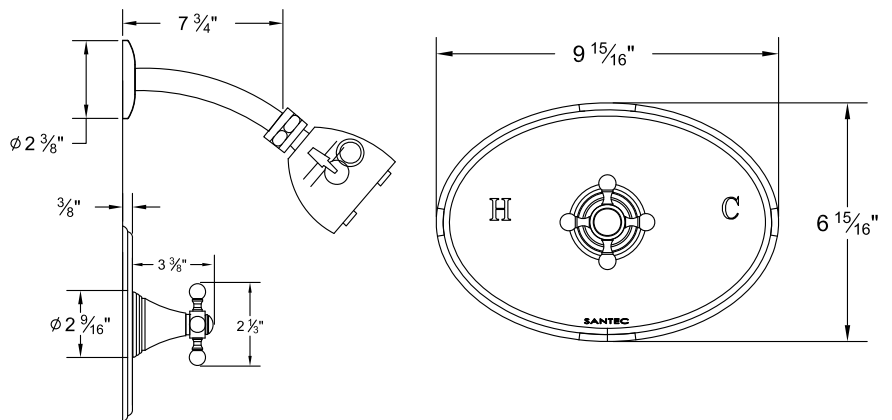

Several handle styles for custom faucet creation along with split finish options create an unlimited amount of design solutions. Each faucet is of solid brass construction. Santec's True-Mount engineering for handles means a secure fit without the use of set screws. Matching accessories are available to complete your entire bath suite.

2234CX__ -TM Pressure Balanced Tub/Shower Trim Set

2232CX__ -TM Pressure Balanced Shower Trim Set

7093CX__ -TM Thermax Thermostatic Control Trim