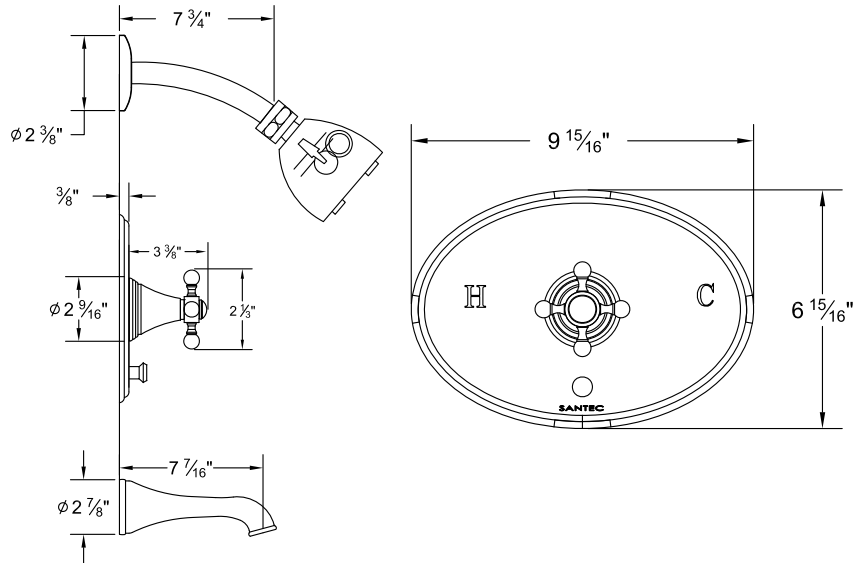

Several handle styles for custom faucet creation along with split finish options create an unlimited amount of design solutions. Each faucet is of solid brass construction. Santec's True-Mount engineering for handles means a secure fit without the use of set screws. Matching accessories are available to complete your entire bath suite.

2234CX__ -TM Pressure Balanced Tub/Shower Trim Set

2232CX__ -TM Pressure Balanced Shower Trim Set

7093CX__ -TM Thermax Thermostatic Control Trim