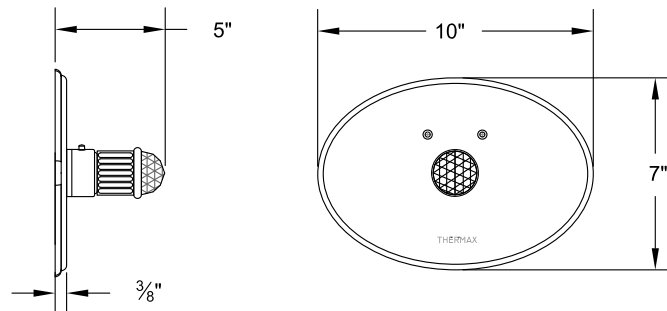

Several handle styles for custom faucet creation along with split finish options create an unlimited amount of design solutions. Each faucet is of solid brass construction. Santec's True-Mount engineering for handles means a secure fit without the use of set screws. Matching accessories are available to complete your entire bath suite.

1134CD__-TM Pressure Balanced Tub/Shower Trim Set

1132CD__-TM Pressure Balanced Shower Trim Set

7093CD__-TM Thermax Thermostatic Control Trim

Made with

Swarovski® and STRASS® are registered trademarks of Swarovski AG