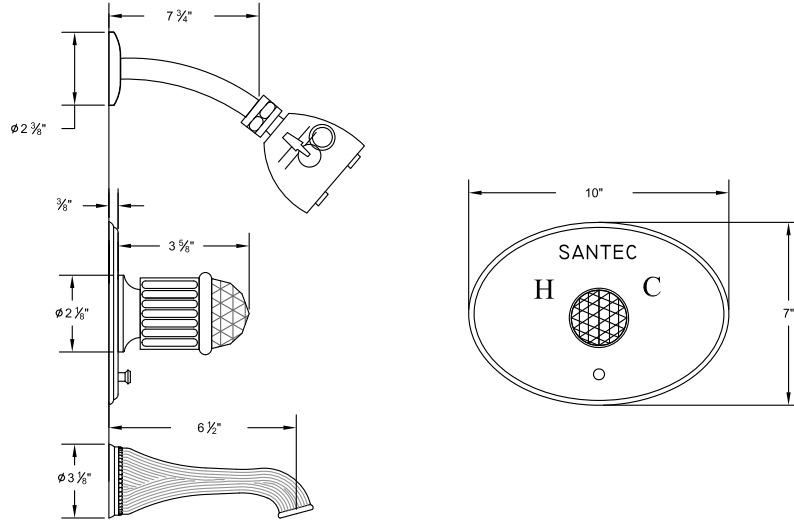

Several handle styles for custom faucet creation along with split finish options create an unlimited amount of design solutions. Each faucet is of solid brass construction. Santec's True-Mount engineering for handles means a secure fit without the use of set screws. Matching accessories are available to complete your entire bath suite.

1134CD__-TM Pressure Balanced Tub/Shower Trim Set

1132CD__-TM Pressure Balanced Shower Trim Set

7093CD__-TM Thermax Thermostatic Control Trim

Made with

Swarovski® and STRASS® are registered trademarks of Swarovski AG