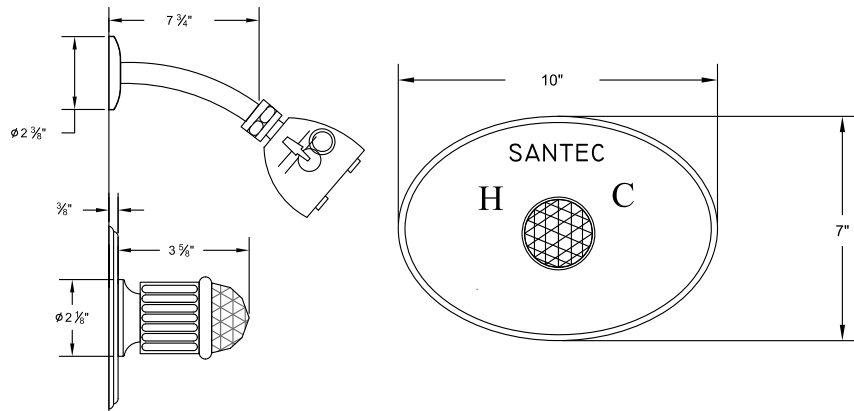

Several handle styles for custom faucet creation along with split finish options create an unlimited amount of design solutions. Each faucet is of solid brass construction. Santec's True-Mount engineering for handles means a secure fit without the use of set screws. Matching accessories are available to complete your entire bath suite.

1134CD__-TM Pressure Balanced Tub/Shower Trim Set

1132CD__-TM Pressure Balanced Shower Trim Set

7093CD__-TM Thermax Thermostatic Control Trim

Made with

Swarovski® and STRASS® are registered trademarks of Swarovski AG