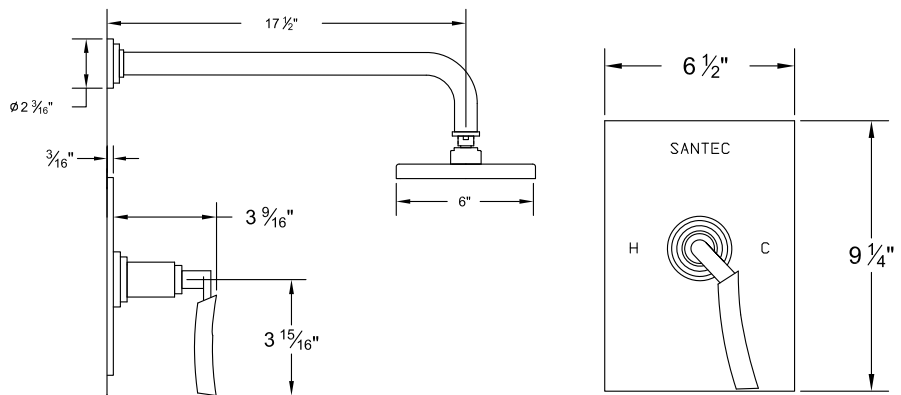

Several handle styles for custom faucet creation along with split finish options create an unlimited amount of design solutions. Each faucet is of solid brass construction. Santec's True-Mount engineering for handles means a secure fit without the use of set screws. Matching accessories are available to complete your entire bath suite.

3534TD__-TM Pressure Balanced Tub/Shower Trim Set

3532TD__-TM Pressure Balanced Shower Trim Set

7093TD__-TM Thermax Thermostatic Control Trim