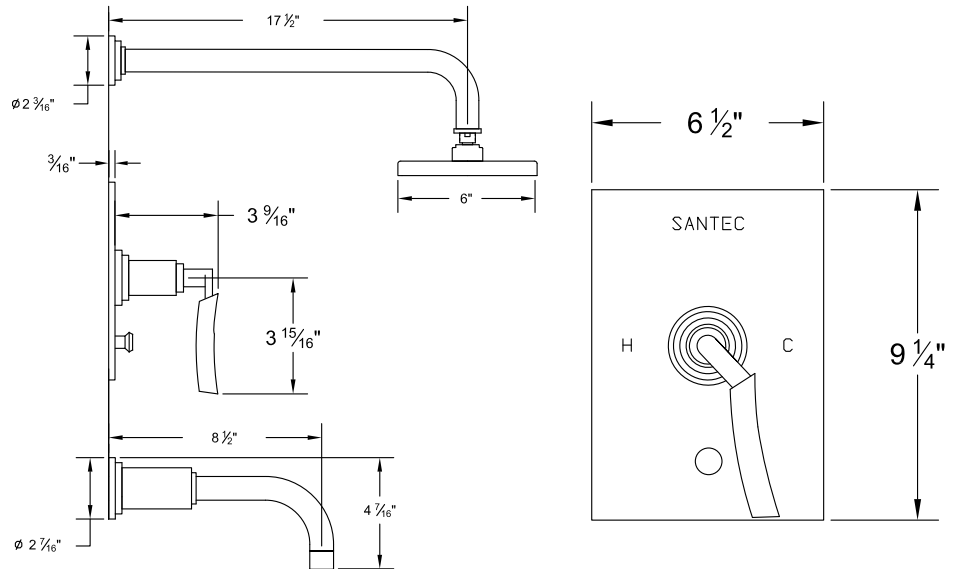

Several handle styles for custom faucet creation along with split finish options create an unlimited amount of design solutions. Each faucet is of solid brass construction. Santec's True-Mount engineering for handles means a secure fit without the use of set screws. Matching accessories are available to complete your entire bath suite.

3534TD__-TM Pressure Balanced Tub/Shower Trim Set

3532TD__-TM Pressure Balanced Shower Trim Set

7093TD__-TM Thermax Thermostatic Control Trim