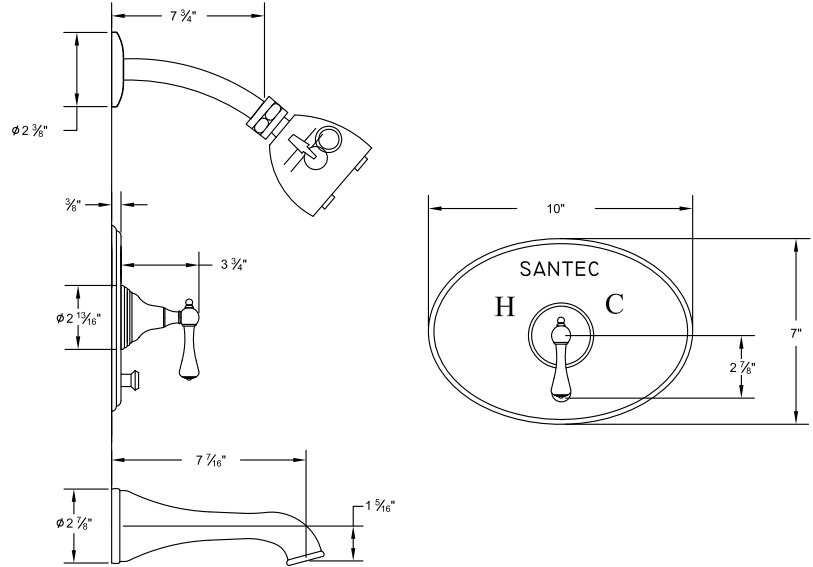

Several handle styles for custom faucet creation along with split finish options create an unlimited amount of design solutions. Each faucet is of solid brass construction. Santec's True-Mount engineering for handles means a secure fit without the use of set screws. Matching accessories are available to complete your entire bath suite.

**1334DD\_\_-TM** Pressure Balanced Tub/Shower Trim Set

**1332DD\_\_-TM** Pressure Balanced Shower Trim Set

**7093DD\_\_-TM** Thermax Thermostatic Control Trim