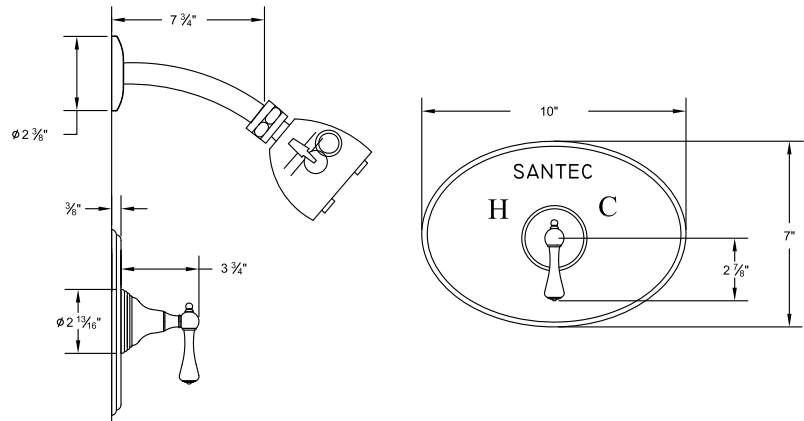

Several handle styles for custom faucet creation along with split finish options create an unlimited amount of design solutions. Each faucet is of solid brass construction. Santec's True-Mount engineering for handles means a secure fit without the use of set screws. Matching accessories are available to complete your entire bath suite.

**1334DD\_\_-TM** Pressure Balanced Tub/Shower Trim Set

**1332DD\_\_-TM** Pressure Balanced Shower Trim Set

**7093DD\_\_-TM** Thermax Thermostatic Control Trim