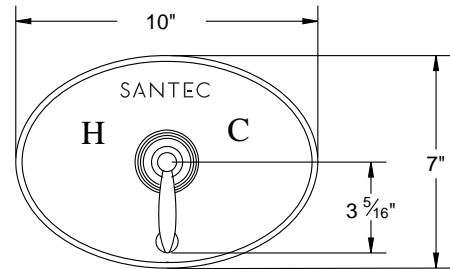

Several handle styles for custom faucet creation along with split finish options create an unlimited amount of design solutions. Each faucet is of solid brass construction. Santec's True-Mount engineering for handles means a secure fit without the use of set screws. Matching accessories are available to complete your entire bath suite.

2534LA\_\_ -TM Pressure Balanced Tub/Shower Trim Set

2532LA\_\_ -TM Pressure Balanced Shower Trim Set

7093LA\_\_ -TM Thermax Thermostatic Control Trim