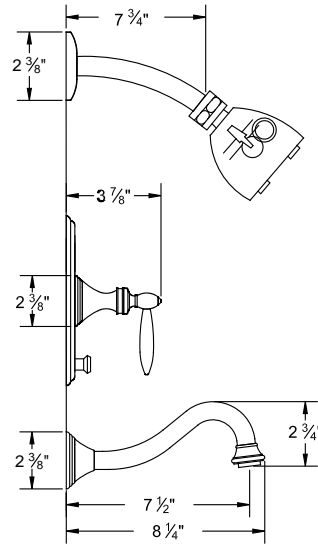

Several handle styles for custom faucet creation along with split finish options create an unlimited amount of design solutions. Each faucet is of solid brass construction. Santec's True-Mount engineering for handles means a secure fit without the use of set screws. Matching accessories are available to complete your entire bath suite.

2534LA\_\_ -TM Pressure Balanced Tub/Shower Trim Set

2532LA\_\_ -TM Pressure Balanced Shower Trim Set

7093LA\_\_ -TM Thermax Thermostatic Control Trim