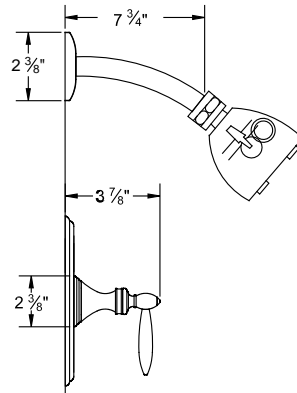

Several handle styles for custom faucet creation along with split finish options create an unlimited amount of design solutions. Each faucet is of solid brass construction. Santec's True-Mount engineering for handles means a secure fit without the use of set screws. Matching accessories are available to complete your entire bath suite.

2534LA\_\_ -TM Pressure Balanced Tub/Shower Trim Set

2532LA\_\_ -TM Pressure Balanced Shower Trim Set

7093LA\_\_ -TM Thermax Thermostatic Control Trim