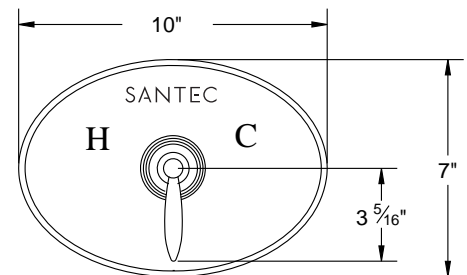

Several handle styles for custom faucet creation along with split finish options create an unlimited amount of design solutions. Each faucet is of solid brass construction. Santec's True-Mount engineering for handles means a secure fit without the use of set screws. Matching accessories are available to complete your entire bath suite.

2534LA\_\_ -TM Pressure Balanced Tub/Shower Trim Set

2532LA\_\_ -TM Pressure Balanced Shower Trim Set

7093LA\_\_ -TM Thermax Thermostatic Control Trim