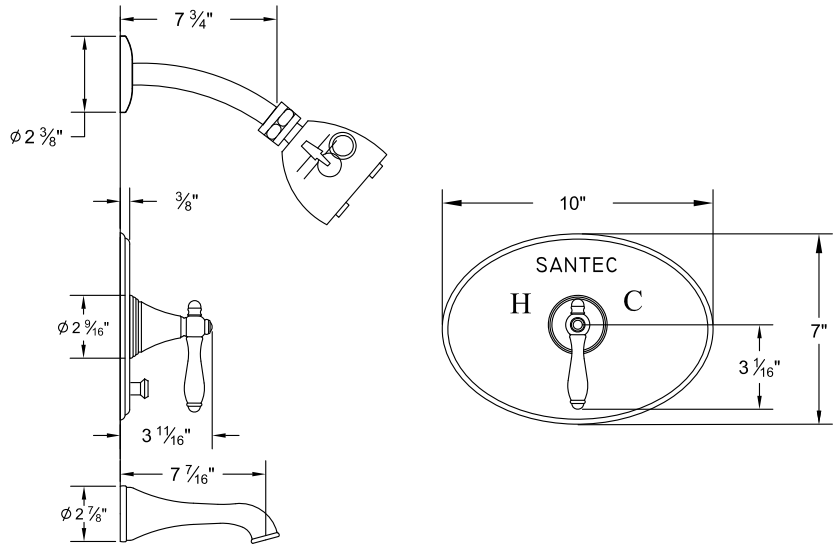

Several handle styles for custom faucet creation along with split finish options create an unlimited amount of design solutions. Each faucet is of solid brass construction. Santec's True-Mount engineering for handles means a secure fit without the use of set screws. Matching accessories are available to complete your entire bath suite.

2234JZ\_-TM Pressure Balanced Tub/Shower Trim Set

2232JZ\_-TM Pressure Balanced Shower Trim Set

7093JZ\_-TM Thermax Thermostatic Control Trim