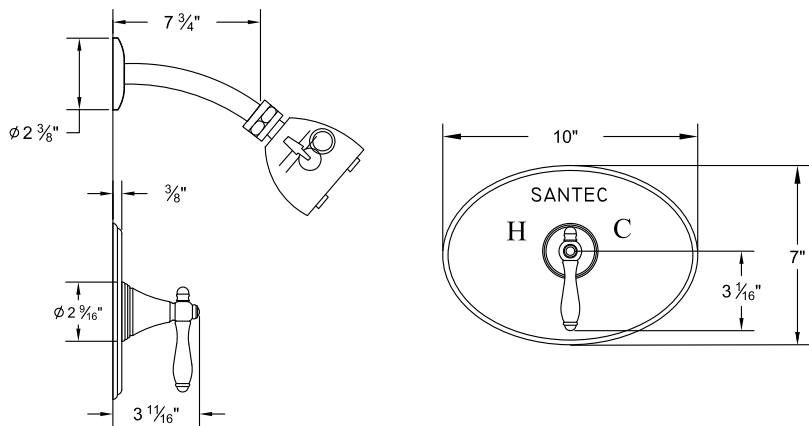

Several handle styles for custom faucet creation along with split finish options create an unlimited amount of design solutions. Each faucet is of solid brass construction. Santec's True-Mount engineering for handles means a secure fit without the use of set screws. Matching accessories are available to complete your entire bath suite.

2234JZ\_-TM Pressure Balanced Tub/Shower Trim Set

2232JZ\_-TM Pressure Balanced Shower Trim Set

7093JZ\_-TM Thermax Thermostatic Control Trim