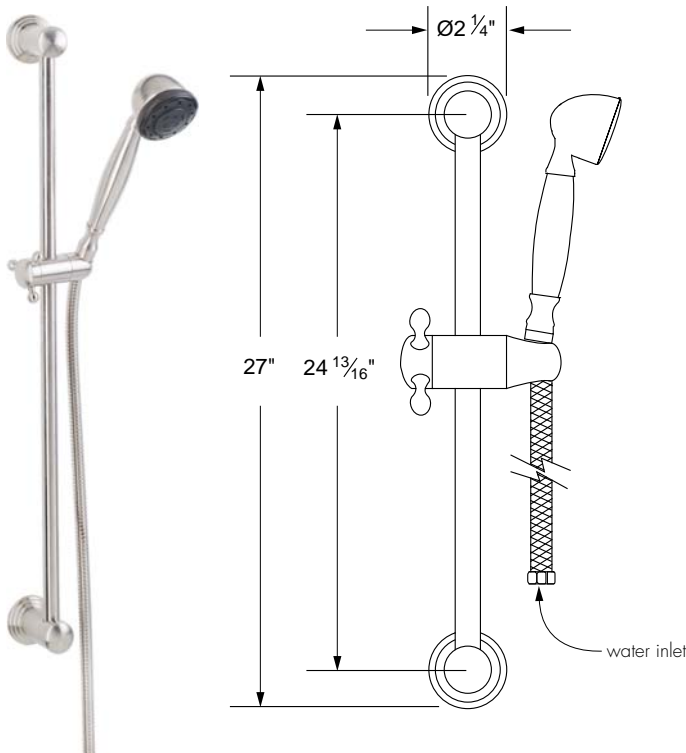

Several handle styles for custom faucet creation along with split finish options create an unlimited amount of design solutions. Each faucet is of solid brass construction. Santec's True-Mount engineering for handles means a secure fit without the use of set screws. Matching accessories are available to complete your entire bath suite.

708460 --- Multi-function Personal Shower #6 with Slide Bar

708203 --- Talin Body Spray With Deluxe Flange

708205 --- Siwa Body Spray With Flange

768350 --- Multi-function Personal Shower #6 with wall hook

7089SE --- Supply Elbow