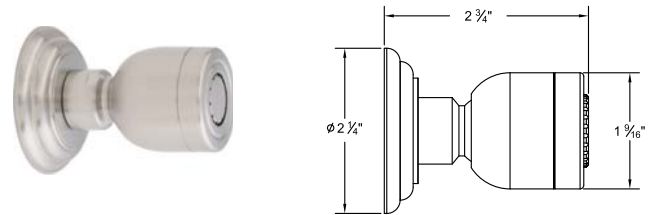

Several handle styles for custom faucet creation along with split finish options create an unlimited amount of design solutions. Each faucet is of solid brass construction. Santec's True-Mount engineering for handles means a secure fit without the use of set screws. Matching accessories are available to complete your entire bath suite.

708460 --- Multi-function Personal Shower #6 with Slide Bar

708203 --- Talin Body Spray With Deluxe Flange

708205 --- Siwa Body Spray With Flange

768350 --- Multi-function Personal Shower #6 with wall hook

7089SE --- Supply Elbow