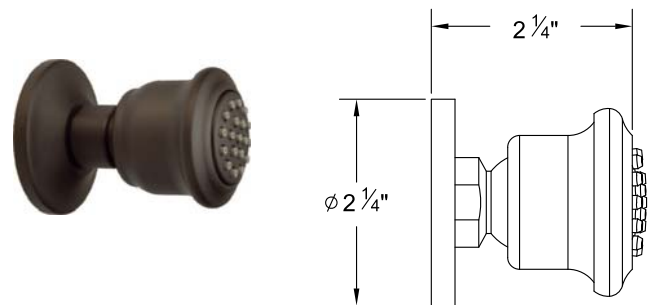

Several handle styles for custom faucet creation along with split finish options create an unlimited amount of design solutions. Each faucet is of solid brass construction. Santec's True-Mount engineering for handles means a secure fit without the use of set screws. Matching accessories are available to complete your entire bath suite.

708460 --- Multi-function Personal Shower #6 with Slide Bar

708203 --- Talin Body Spray With Deluxe Flange

708205 --- Siwa Body Spray With Flange

768350 --- Multi-function Personal Shower #6 with wall hook

7089SE --- Supply Elbow