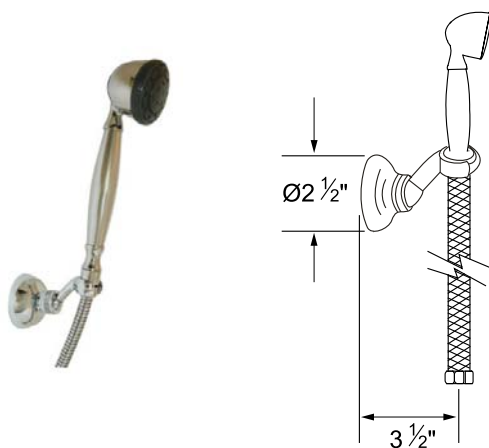

Several handle styles for custom faucet creation along with split finish options create an unlimited amount of design solutions. Each faucet is of solid brass construction. Santec's True-Mount engineering for handles means a secure fit without the use of set screws. Matching accessories are available to complete your entire bath suite.

708460 --- Multi-function Personal Shower #6 with Slide Bar

708203 --- Talin Body Spray With Deluxe Flange

708205 --- Siwa Body Spray With Flange

768350 --- Multi-function Personal Shower #6 with wall hook

7089SE --- Supply Elbow