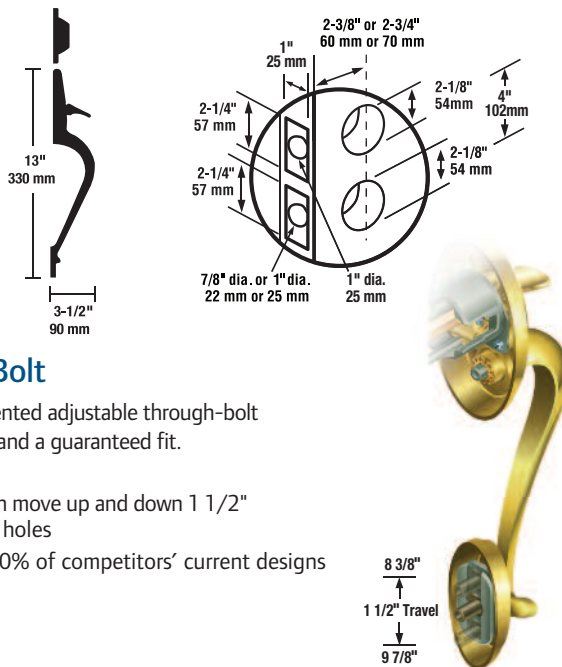

Wakefield

Residential Entrance Handleset

- ANSI/BHMA Grade 1 deadbolt
- Limited lifetime mechanical & finish warranty
- Finish on latches, strikes, and screws match finish on grip handleset
- Adjustable bottom mount through-bolt feature slides up to 1 1/2" to easily fit existing door preps
- Inside trim options include all F-Series knobs & levers designs/finishes

Schlage F-Series Grip Handleset Specifications

CERTIFICATION	ANSI/BHMA Grade 1 deadbolt
FINISH WARRANTY	Limited lifetime warranty*
MECHANICAL WARRANTY	Limited lifetime mechanical warranty
THROW SIZE	Deadbolt throw - 1", handle throw 1/2"
CYLINDER KEYING	5 pin tumbler, C Keyway
DOOR THICKNESS	1-3/4" doors standard. 2-1/4" optional.
CROSS BORE	Deadbolt is 2 1/8" or 1 1/2" Grip is 2 1/8"
EDGE BORE	1"
LATCH/BACKSET	Adjustable to 2-3/8" or 2-3/4"
LATCH FACEPLATE SIZE	1" x 2-1/4"
LATCH FACEPLATE OPTIONS	Round Corner, Square Corner, Drive-In, or Triple Option
KEY MATERIAL	Brass keys - 2 Keys per Lock
DOOR HANDING	Reversible for right- or left-hand doors Specify LH or RH for all lever trim
STRIKES	Deadbolt Strike 1-1/4" x 3-5/8" Handle Strike - 2-1/4" full lip
STRIKE OPTIONS	Specify round corner or square corner. Other options available.
FUNCTIONS	Single-Cylinder; Double-Cylinder, Dummy

* All finishes excluding Oil Rubbed Bronze (613), which is intended to patina and change over time

Adjustable Through-Bolt

Schlage handlesets feature a patented adjustable through-bolt for a simple and easy installation and a guaranteed fit.

- Through-bolt on handlesets can move up and down 1 1/2" to fit a variety of pre-existing holes
- Handlesets can retrofit over 70% of competitors' current designs
- Eliminates re-drilling hole

Introducing the Schlage Decorative Collections