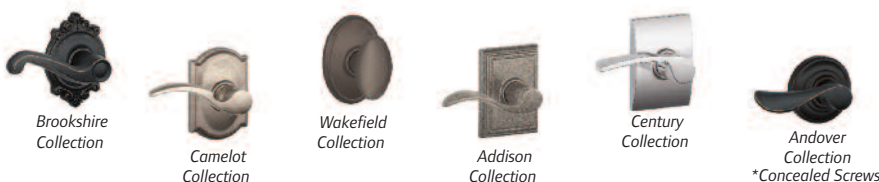

Introducing the Schlage Decorative Collections

Our exceptional collections are just the beginning of the expanded choices available both now and in the future — paired with lever and knob designs and finishes in a generous number of combinations to meet the style and security needs of this demanding market:

- Inspired design collections ranging from traditional to contemporary
- Numerous distinctive finishes to choose from
- Pair with your choice of complementing Schlage handlesets
- Solid die-cast construction for durability