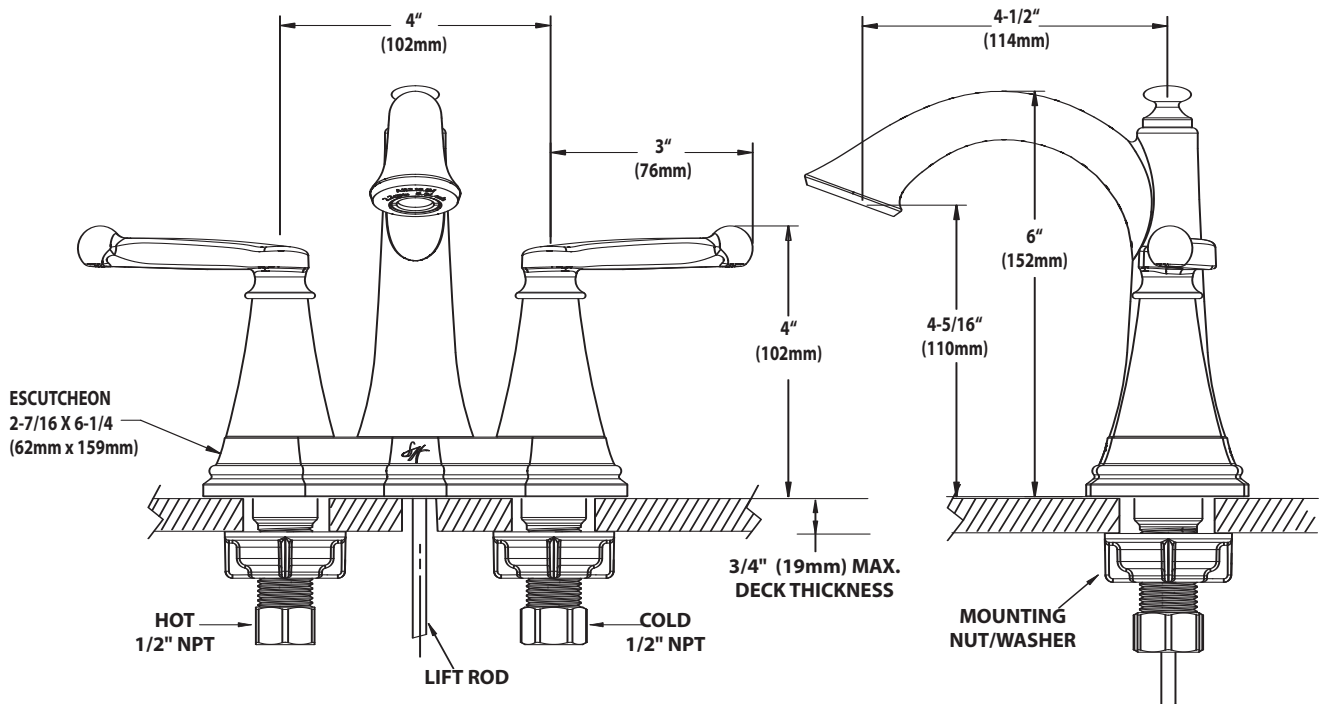

DESCRIPTION

- Metal construction with chrome plated, LifeShine® brushed nickel, or LifeShine® brushed bronze finishes
- 1/2" IPS connections will accept standard ball nose connection for 3/8" tubing
- Optional hot and cold temperature indicators available
- Includes metal pop-up waste assembly
- Designed to be installed through 3, 1" min. dia. holes

FLOW

- Aerator is limited to 2.2 gpm max. (8.3 L/min)

CARTRIDGE

- 1224 cartridge design
- Nonmetallic/nonferrous and stainless steel materials

STANDARDS

- Third party certified to CSA B125, ASME A112.18.1M, ANSI A117.1 and all applicable requirements referenced therein
- Certified to ANSI/NSF 61/9
- Complies with California Proposition 65 and with the Federal Safe Drinking Water Act

CRITICAL DIMENSIONS

(DO NOT SCALE)