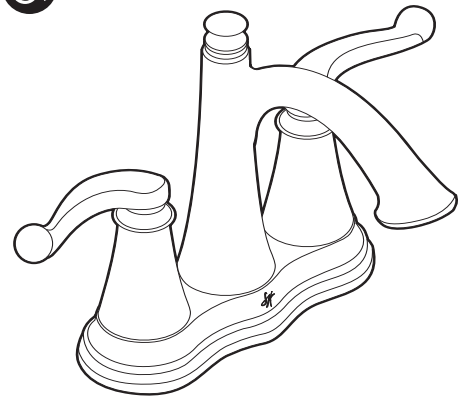

DESCRIPTION

- Metal construction with chrome plated, LifeShine® brushed nickel, or LifeShine® brushed bronze finishes
- 1/2" IPS connections will accept standard ball nose connection for 3/8" tubing
- Optional hot and cold temperature indicators available
- Includes metal pop-up waste assembly
- Designed to be installed through 3, 1" min. dia. holes

OPERATION

- Lever style handles
- Maximum handle rotation angle is 90° to full on for either handle
- Rotate hot side handle counterclockwise to open and clockwise to close
- Rotate cold side handle clockwise to open and counterclockwise to close

FLOW

- Aerator is limited to 2.2 gpm max. (8.3 L/min)

CARTRIDGE

- 1224 cartridge design
- Nonmetallic/nonferrous and stainless steel materials

STANDARDS

- Third party certified to CSA B125, ASME A112.18.1M, ANSI A117.1 and all applicable requirements referenced therein
- Certified to ANSI/NSF 61/9
- Complies with California Proposition 65 and with the Federal Safe Drinking Water Act

WARRANTY

- Lifetime limited warranty against leaks, drips and finish defects to the original consumer purchaser
- 5 year warranty if used in commercial installations

Savvy™
Two-Handle Lavatory Faucet

Models: S492, S492BN, S492BB