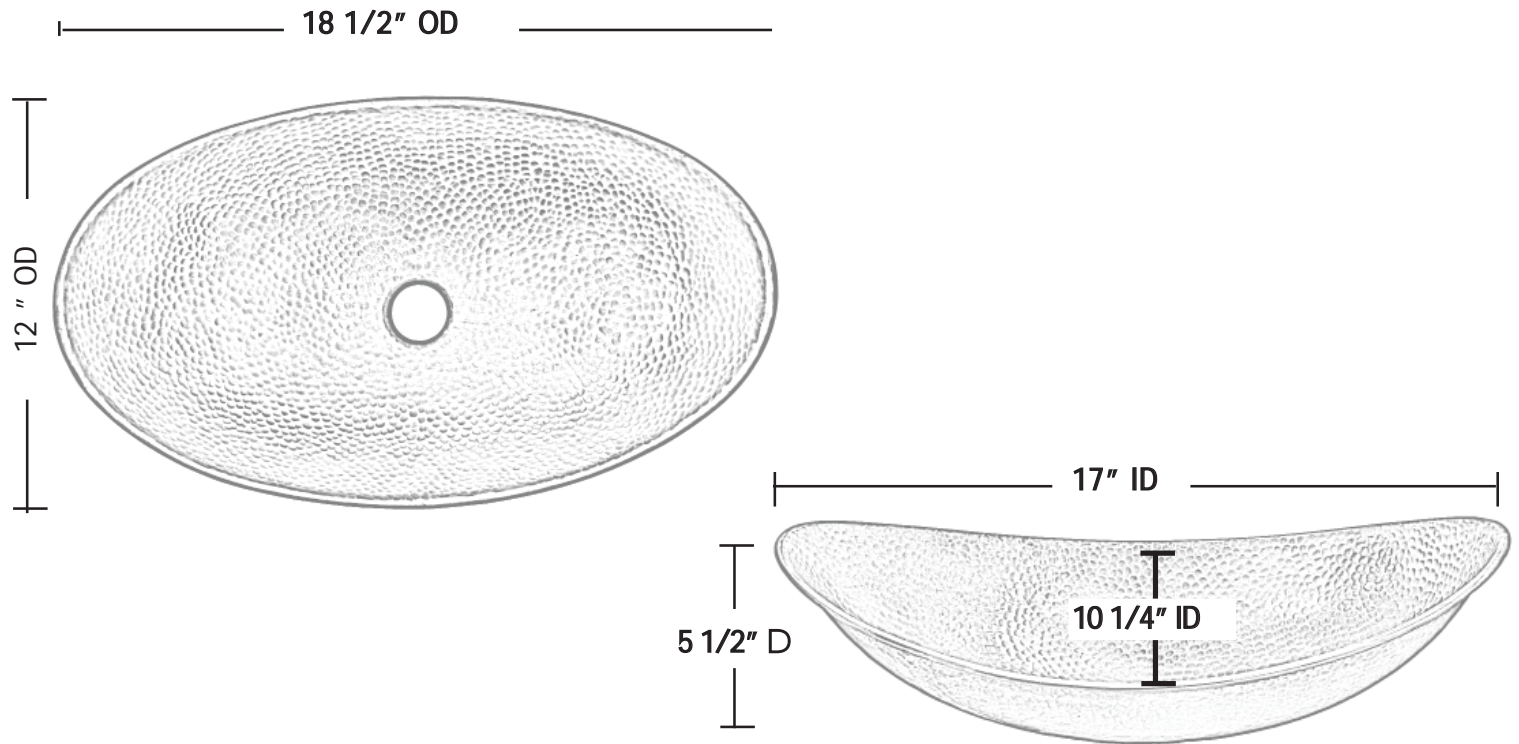

Oval Boat Shaped Antique Copper BDC-1812OMA

SINK DETAILS

Oval boat shaped in handcrafted solid copper in medium antique copper finish.

Mounting Options: Partial Drop-In or Vessel Mount

Your copper sink is handmade and therefore a work of art. Each sink is unique and can vary 1/4" in either direction. We highly recommend waiting to receive your sink before cutting your counter top.