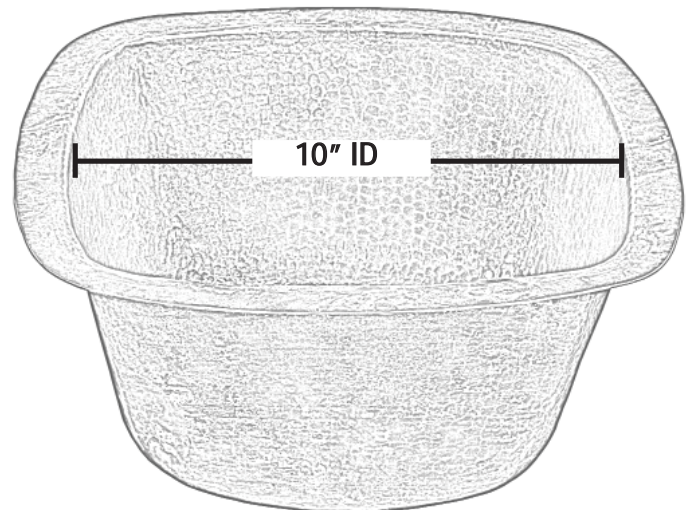

*Square Black Copper*  
BDC-1205SBC

**SINK DETAILS**

---

Square flat bottom handcrafted solid copper in aged copper finish.

Mounting Options: Under Mount or Drop-In

12" OD

5" D

10" ID

---

Your copper sink is handmade and therefore a work of art. Each sink is unique and can vary 1/4" in either direction. We highly recommend waiting to receive your sink before cutting your counter top.