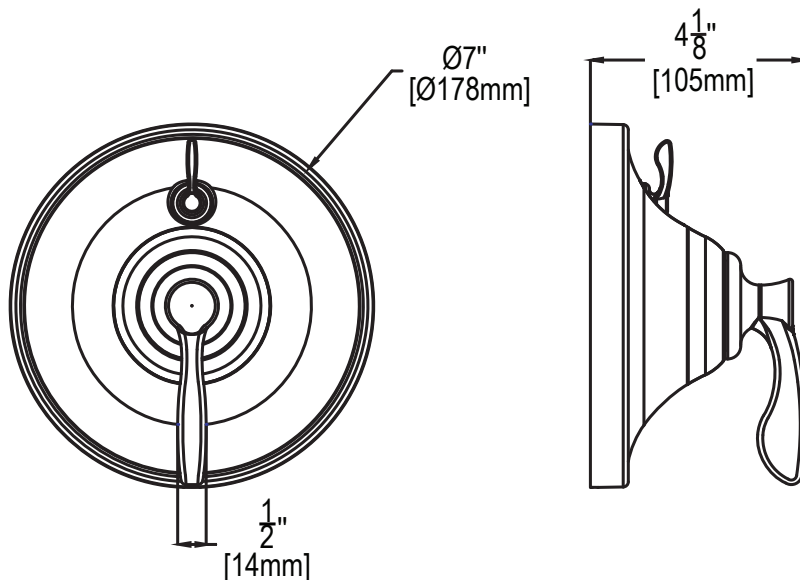

THIS SPACE FOR ARCHITECT/ENGINEER APPROVAL.

SPEAKMAN®

400 ANCHOR MILL ROAD | NEW CASTLE, DE 19720
P: 800-537-2107 | F: 800-977-2747
WWW.SPEAKMANCOMPANY.COM

REVISION DATE: MAY 2013